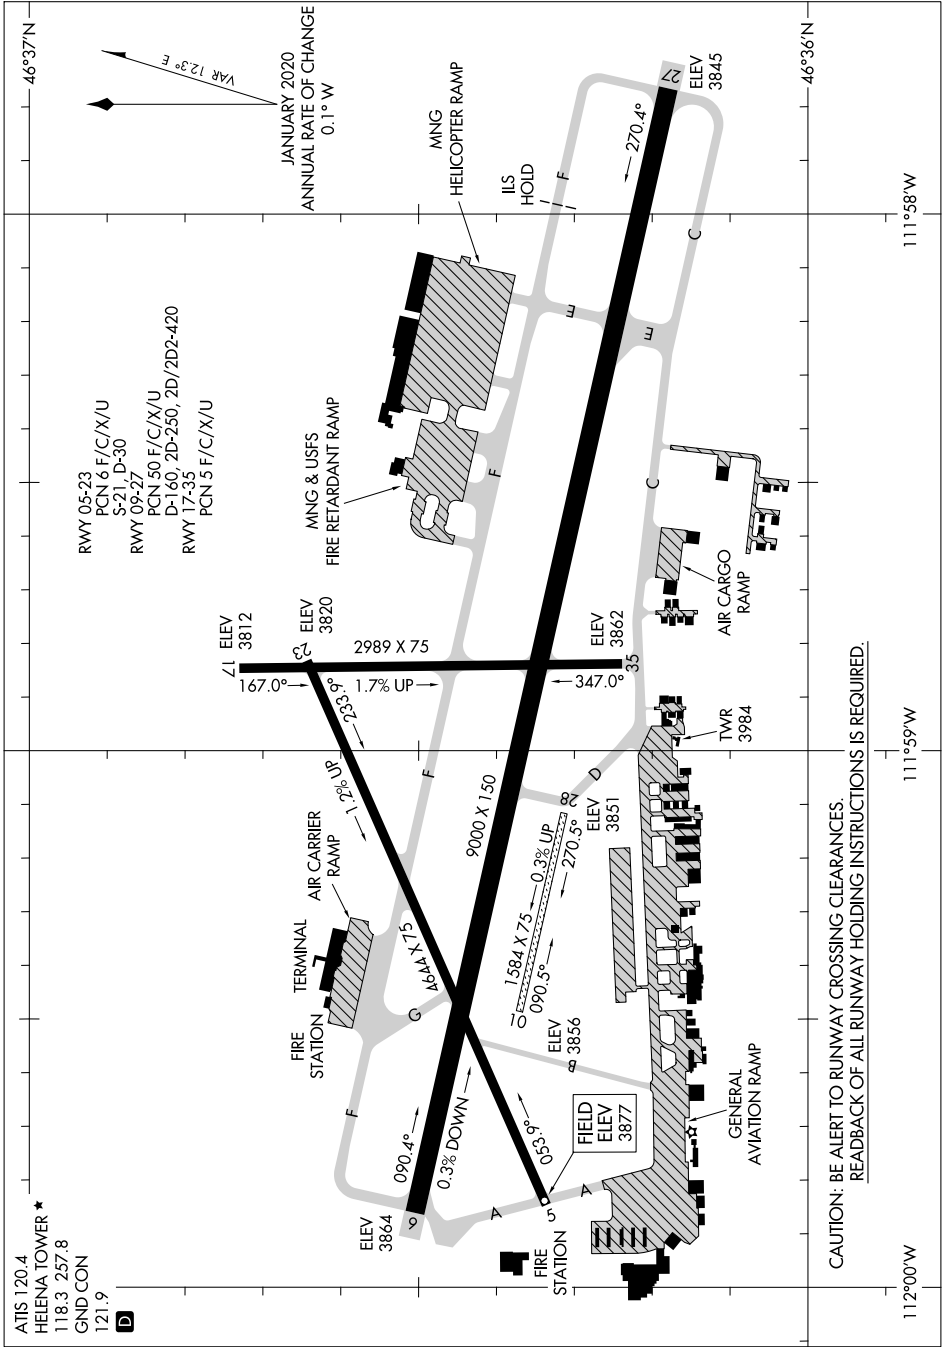

# AIRPORT DIAGRAM

AL-192 (FAA)

HELENA RGNL (HLN)  
HELENA, MONTANA

NW-1, 13 JUN 2024 to 11 JUL 2024

CAUTION: BE ALERT TO RUNWAY CROSSING CLEARANCES.  
READBACK OF ALL RUNWAY HOLDING INSTRUCTIONS IS REQUIRED.

NW-1, 13 JUN 2024 to 11 JUL 2024

# AIRPORT DIAGRAM

HELENA, MONTANA  
HELENA RGNL (HLN)