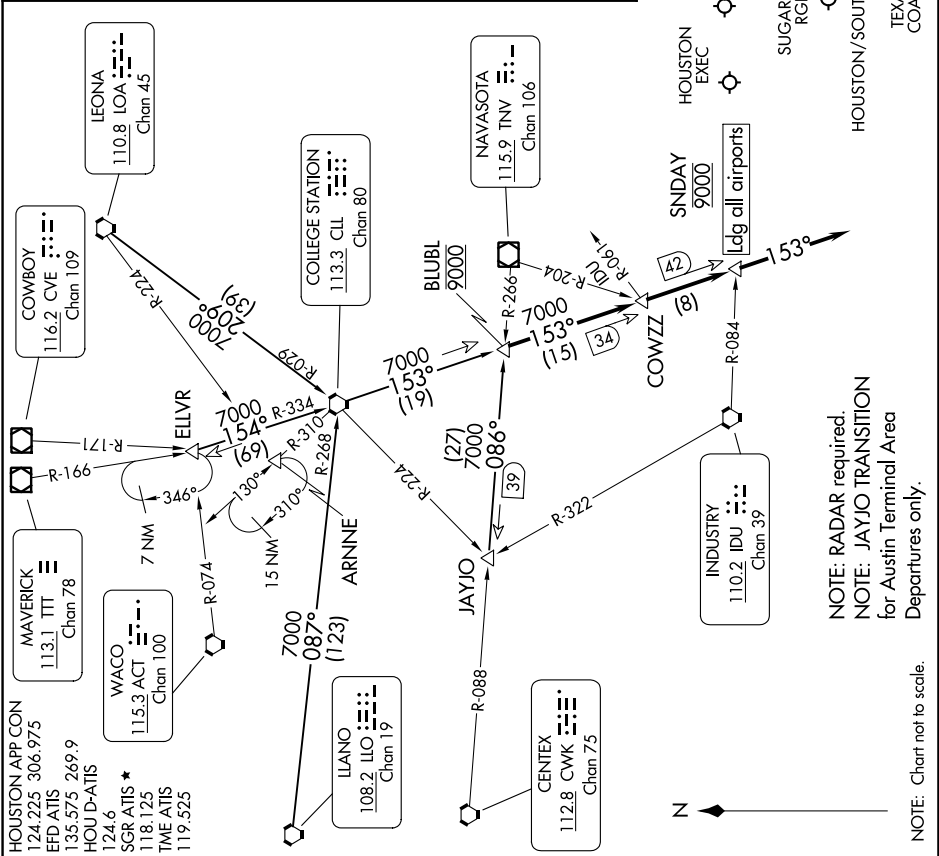

BLUBELL FOUR ARRIVAL

HOUSTON, TEXAS

SC-5, 13 JUN 2024 to 11 JUL 2024

ARRIVAL ROUTE DESCRIPTION

COLLEGE STATION TRANSITION (CLL.BLUBL4):
From over CLL VORTAC on CLL R-153 to BLUBL. Thence

ELLYR TRANSITION (ELLYR.BLUBL4): From over ELLVR on CLL R-334 to CLL VORTAC, then on CLL R-153 to BLUBL. Thence

JAYJO TRANSITION (JAYJO.BLUBL4): From over JAYJO on TNV R-266 to BLUBL. Thence

LEONA TRANSITION (LOA.BLUBL4): From over LOA VORTAC on LOA R-209 and CLL R-029 to CLL VORTAC, then on CLL R-153 to BLUBL. Thence

LLANO TRANSITION (LLO.BLUBL4): From over LLO VORTAC on LLO R-087 and CLL R-268 to CLL VORTAC, then on CLL R-153 to BLUBL. Thence

. . . . From over BLUBL on CLL R-153 to cross **SNDAY** at 9000, from **SNDAY** fly heading 153°. Expect vectors to final approach course at or prior to **SNDAY**.

BLUBELL FOUR ARRIVAL

HOUSTON, TEXAS

SC-5, 13 JUN 2024 to 11 JUL 2024

NOTE: RADAR required
NOTE: JAYJO TRANSITION
for Austin Terminal Area
Departures only.

NOTE: Chart not to scale.