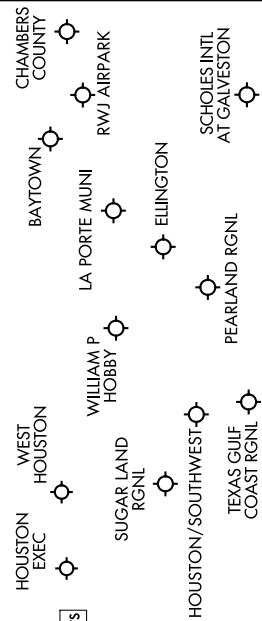

BLUBELL FOUR ARRIVAL

HOUSTON, TEXAS

SC-5, 13 JUN 2024 to 11 JUL 2024

ARRIVAL ROUTE DESCRIPTION

COLLEGE STATION TRANSITION (CLL.BLUBL4):
From over CLL VORTAC on CLL R-153 to BLUBL. Thence

ELLYR TRANSITION (ELLYR.BLUBL4): From over ELLVR on CLL R-334 to CLL VORTAC, then on CLL R-153 to BLUBL. Thence

JAYJO TRANSITION (JAYJO.BLUBL4): From over JAYJO on TNV R-266 to BLUBL. Thence

LEONA TRANSITION (LOA.BLUBL4): From over LOA VORTAC on LOA R-209 and CLL R-029 to CLL VORTAC, then on CLL R-153 to BLUBL. Thence

LLANO TRANSITION (LLO.BLUBL4): From over LLO VORTAC on LLO R-087 and CLL R-268 to CLL VORTAC, then on CLL R-153 to BLUBL. Thence

. . . . From over BLUBL on CLL R-153 to cross **SNDAY** at 9000, from **SNDAY** fly heading 153°. Expect vectors to final approach course at or prior to **SNDAY**.

BLUBELL FOUR ARRIVAL

HOUSTON, TEXAS

SC-5, 13 JUN 2024 to 11 JUL 2024

NOTE: RADAR required
NOTE: JAYJO TRANSITION
for Austin Terminal Area
Departures only.

NOTE: Chart not to scale.