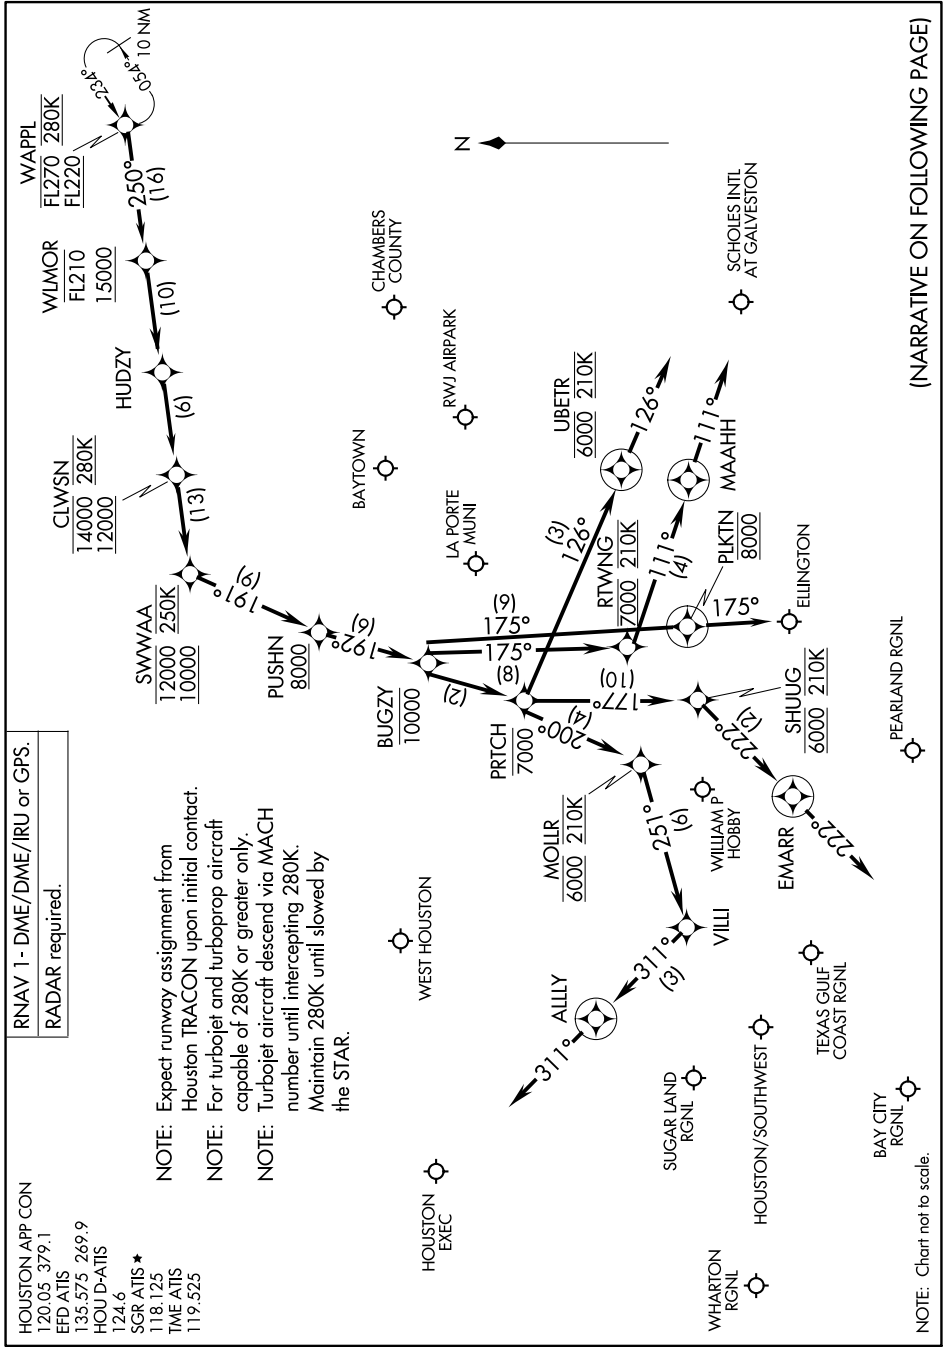

# WAPPL SIX ARRIVAL (RNAV) Arrival Routes

HOUSTON, TEXAS

SC-5, 13 JUN 2024 to 11 JUL 2024

(NARRATIVE ON FOLLOWING PAGE)

# WAPPL SIX ARRIVAL (RNAV) Arrival Routes

HOUSTON, TEXAS

SC-5, 13 JUN 2024 to 11 JUL 2024