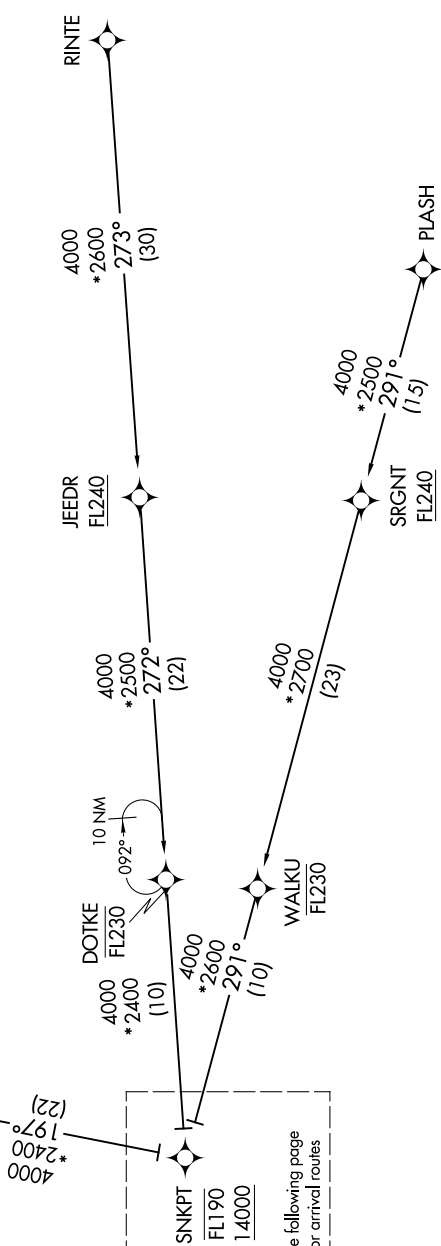

ARCAB TRANSITION (ARCAB.SNKPT2):
 JEEDR TRANSITION (JEEDR.SNKPT2):
 PLASH TRANSITION (PLASH.SNKPT2):
 RINTE TRANSITION (RINTE.SNKPT2):
 SJAAY TRANSITION (SJAAY.SNKPT2):

EC-2, 13 JUN 2024 to 11 JUL 2024

INDIANAPOLIS APP CON
 128.175 317.8
 D-ATIS 134.25

NOTE: Radar required.
 NOTE: RNAV 1.
 NOTE: DME/DME/IRU or GPS required.
 NOTE: Expect descend via clearance and landing direction assignment by Indianapolis center.
 Approach will assign landing Rwy.

(CONTINUED ON FOLLOWING PAGE)

NOTE: Chart not to scale.

EC-2, 13 JUN 2024 to 11 JUL 2024