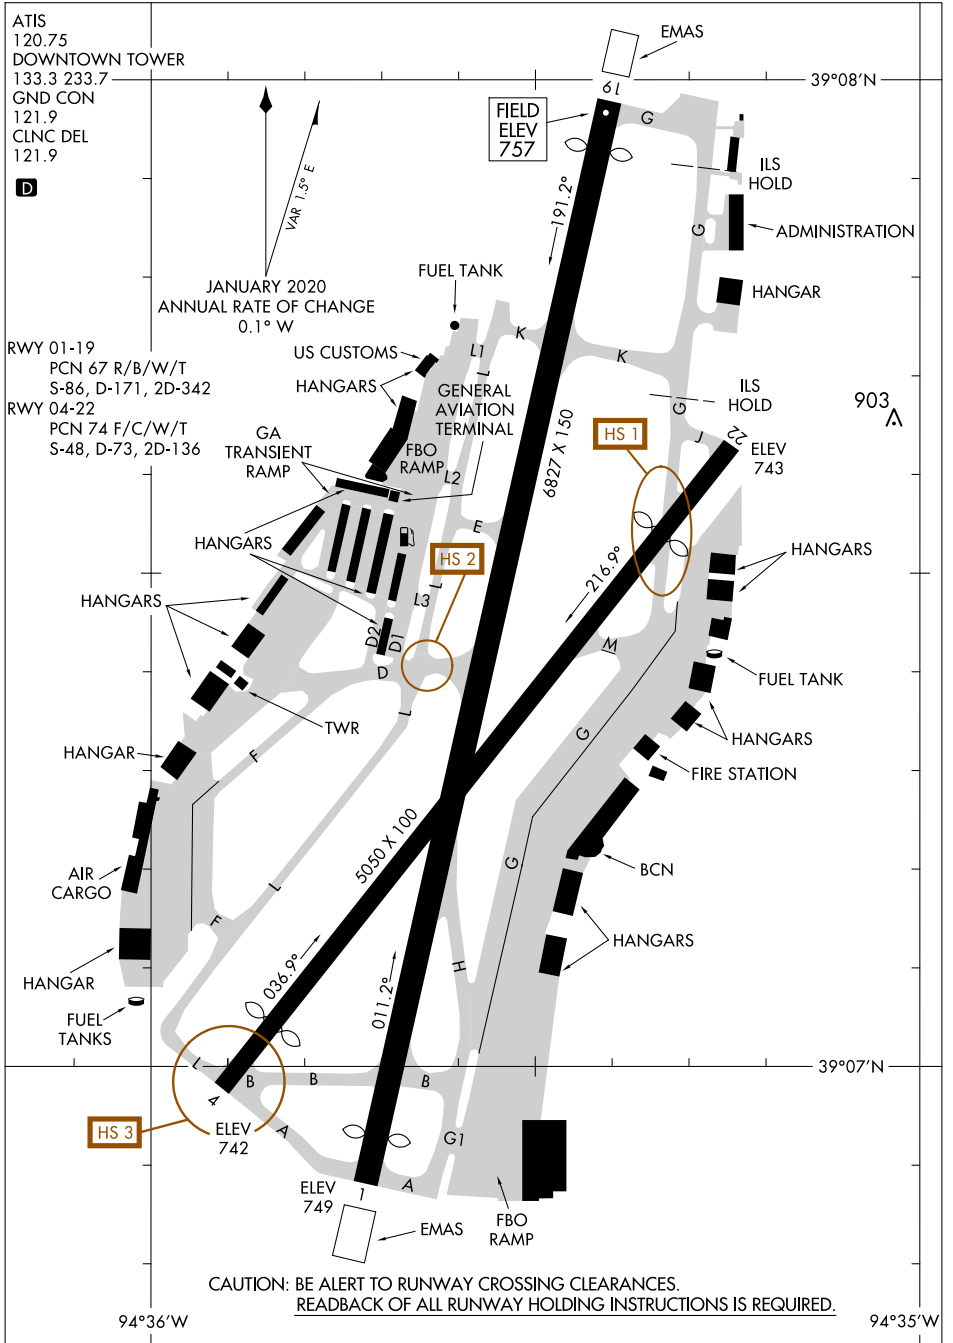

24081

# AIRPORT DIAGRAM

CHARLES B WHEELER DOWNTOWN (MCK)  
AL-213 (FAA) KANSAS CITY, MISSOURI

NC-3, 13 JUN 2024 to 11 JUL 2024

NC-3, 13 JUN 2024 to 11 JUL 2024

# AIRPORT DIAGRAM

24081

KANSAS CITY, MISSOURI  
CHARLES B WHEELER DOWNTOWN (MCK)