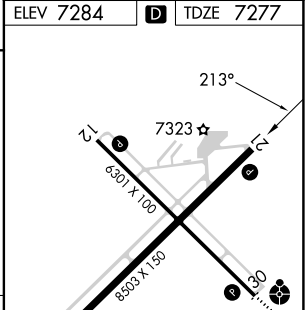

CATEGORY	A	B	C	D
LPV DA		7527-3/4	250 (300-3/4)	
LNAV/VNAV DA		7527-3/4	250 (300-3/4)	
LNAV MDA		7600-1	323 (400-1)	
CIRCLING	7660-1 376 (400-1)	7760-1 476 (500-1)	7880-1 1/2 596 (600-1 1/2)	7920-2 636 (700-2)

REIL Rwy 3, 12 and 21

MIRL Rwy 3-21 and 12-30