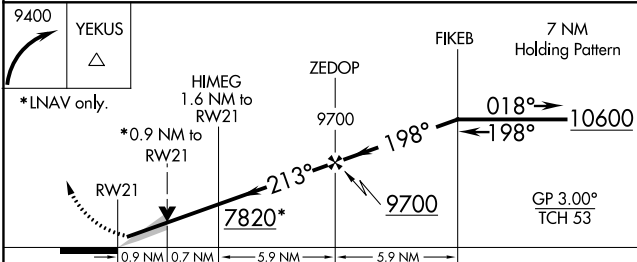

CATEGORY	A	B	C	D
LPV DA		7527-3/4	250 (300-3/4)	
LNAV/VNAV DA		7527-3/4	250 (300-3/4)	
LNAV MDA		7600-1	323 (400-1)	
CIRCLING	7660-1 376 (400-1)	7760-1 476 (500-1)	7880-1 1/2 596 (600-1 1/2)	7920-2 636 (700-2)

REIL Rwy 3, 12 and 21

MIRL Rwy 3-21 and 12-30