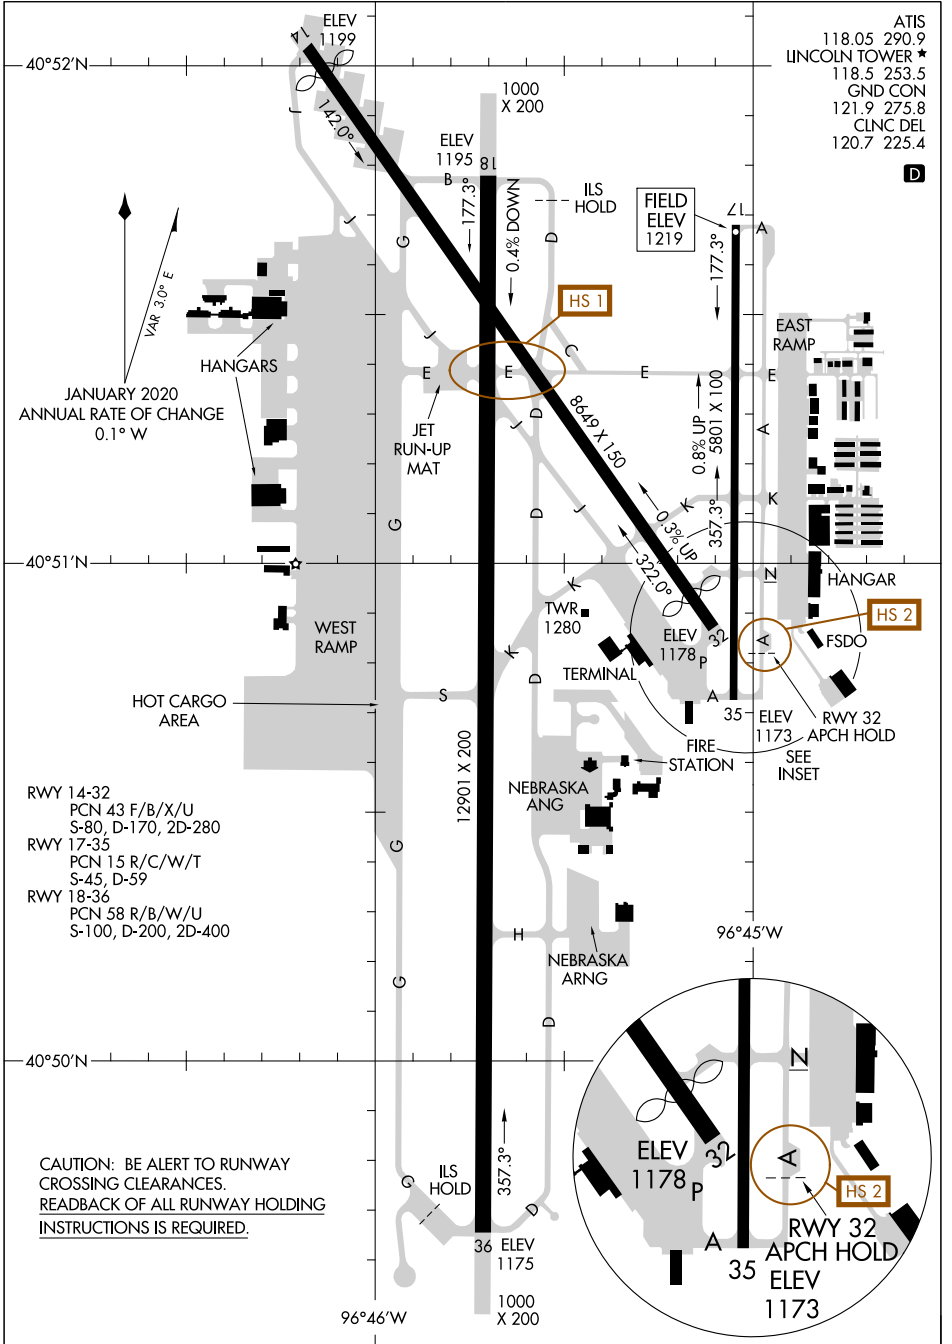

AIRPORT DIAGRAM

AL-232 (FAA)

LINCOLN (LNK)
LINCOLN, NEBRASKA

NC-2, 13 JUN 2024 to 11 JUL 2024

NC-2, 13 JUN 2024 to 11 JUL 2024

AIRPORT DIAGRAM

LINCOLN, NEBRASKA
LINCOLN (LNK)