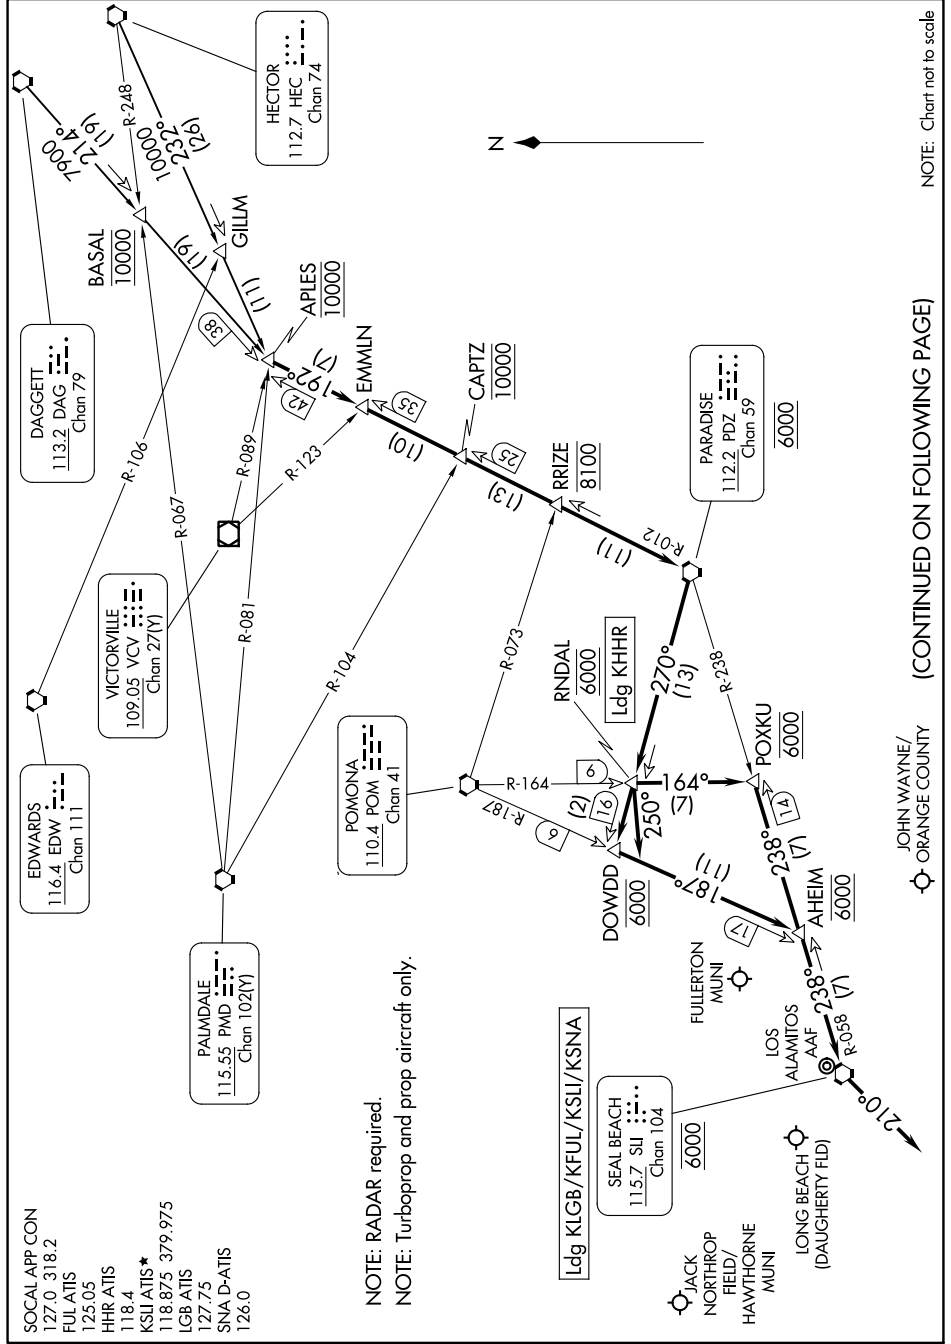

# EMMLN ONE ARRIVAL

SW-3, 13 JUN 2024 to 11 JUL 2024

# EMMLN ONE ARRIVAL