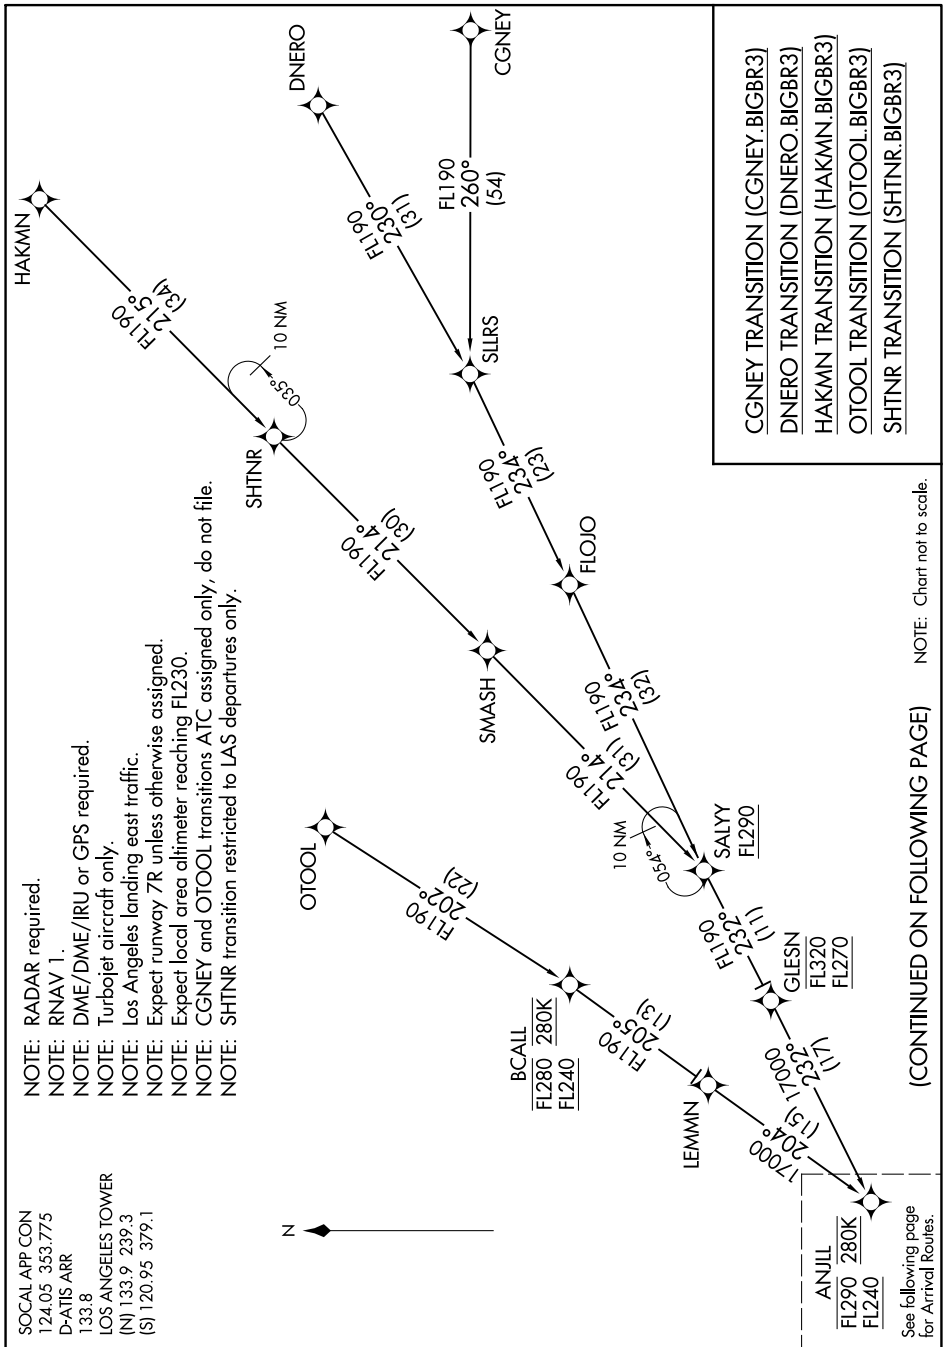

BIGBR THREE ARRIVAL (RNAV) Transition Routes

SW-3, 13 JUN 2024 to 11 JUL 2024

(CONTINUED ON FOLLOWING PAGE) NOTE: Chart not to scale.

SW-3, 13 JUN 2024 to 11 JUL 2024

BIGBR THREE ARRIVAL (RNAV) Transition Routes

See following page for Arrival Routes.