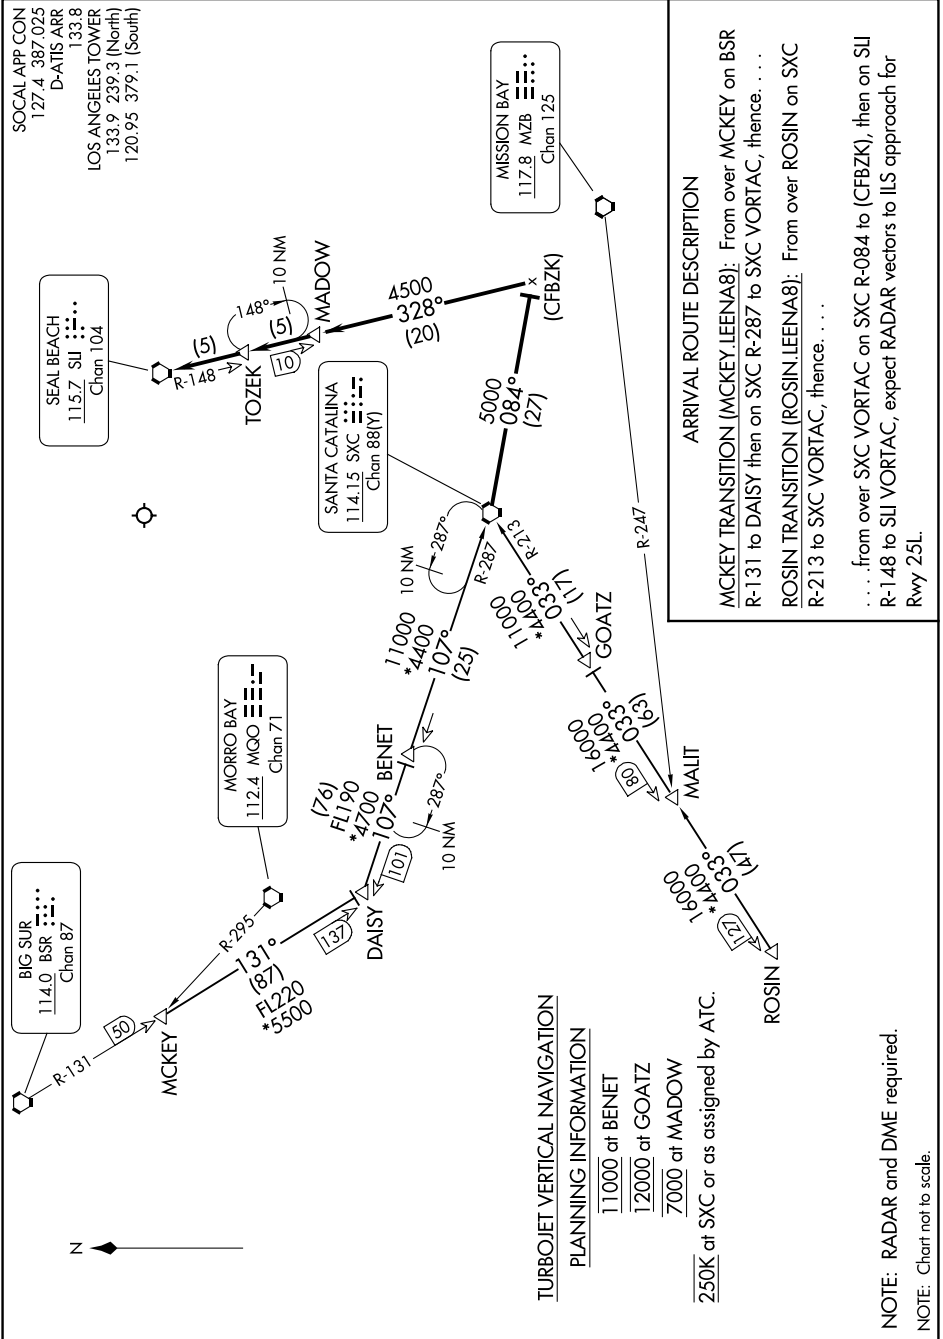

LEENA EIGHT ARRIVAL

SW-3, 13 JUN 2024 to 11 JUL 2024

SW-3, 13 JUN 2024 to 11 JUL 2024

LEENA EIGHT ARRIVAL

NOTE: RADAR and DME required.
NOTE: Chart not to scale.