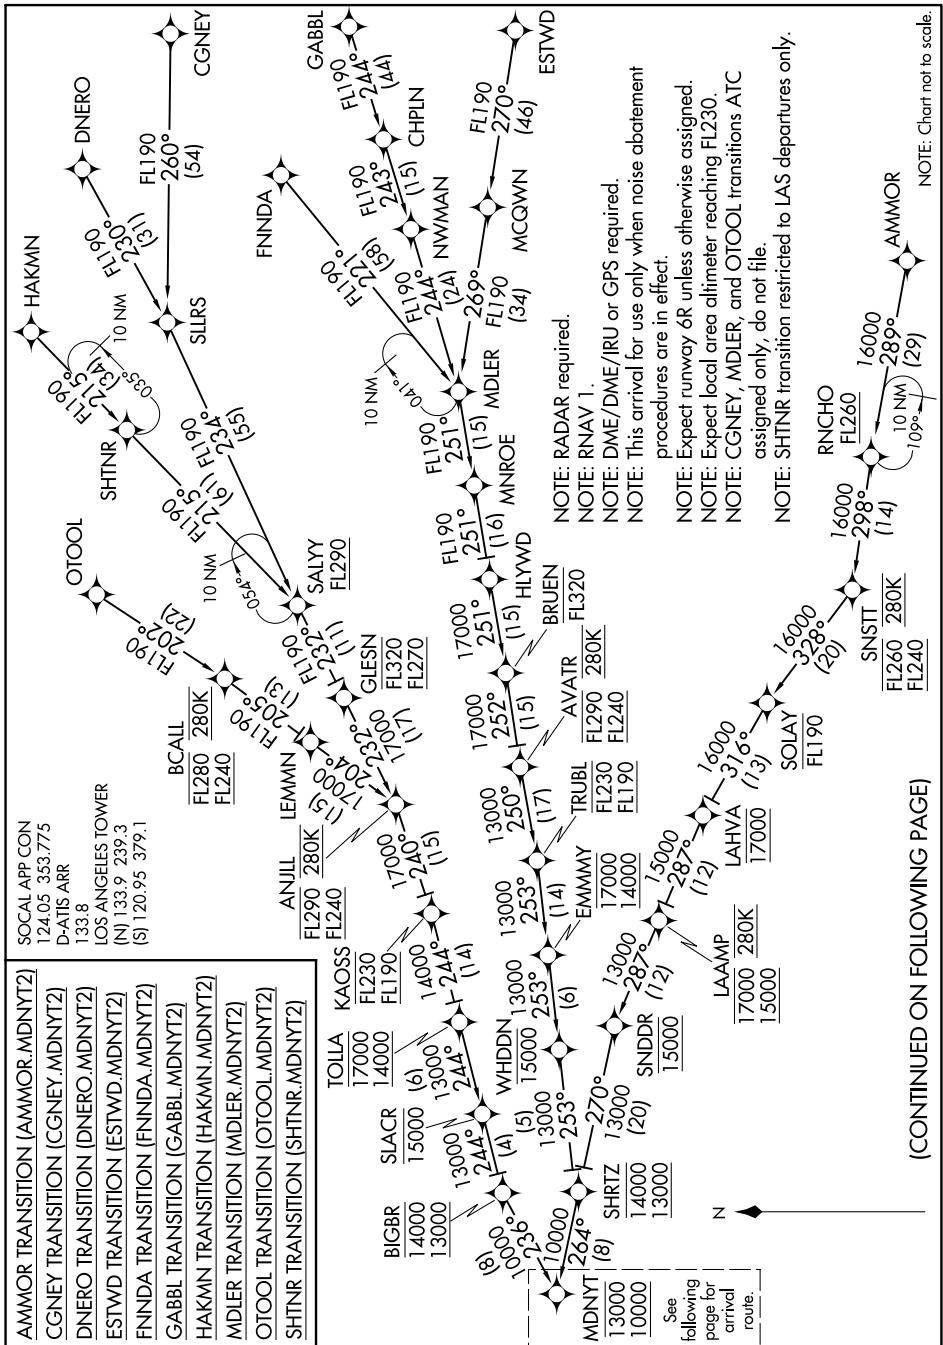

MDNYT TWO ARRIVAL (RNAV) Transition Routes

SW-3, 13 JUN 2024 to 11 JUL 2024

(CONTINUED ON FOLLOWING PAGE)

SW-3, 13 JUN 2024 to 11 JUL 2024

MDNYT TWO ARRIVAL (RNAV) Transition Routes