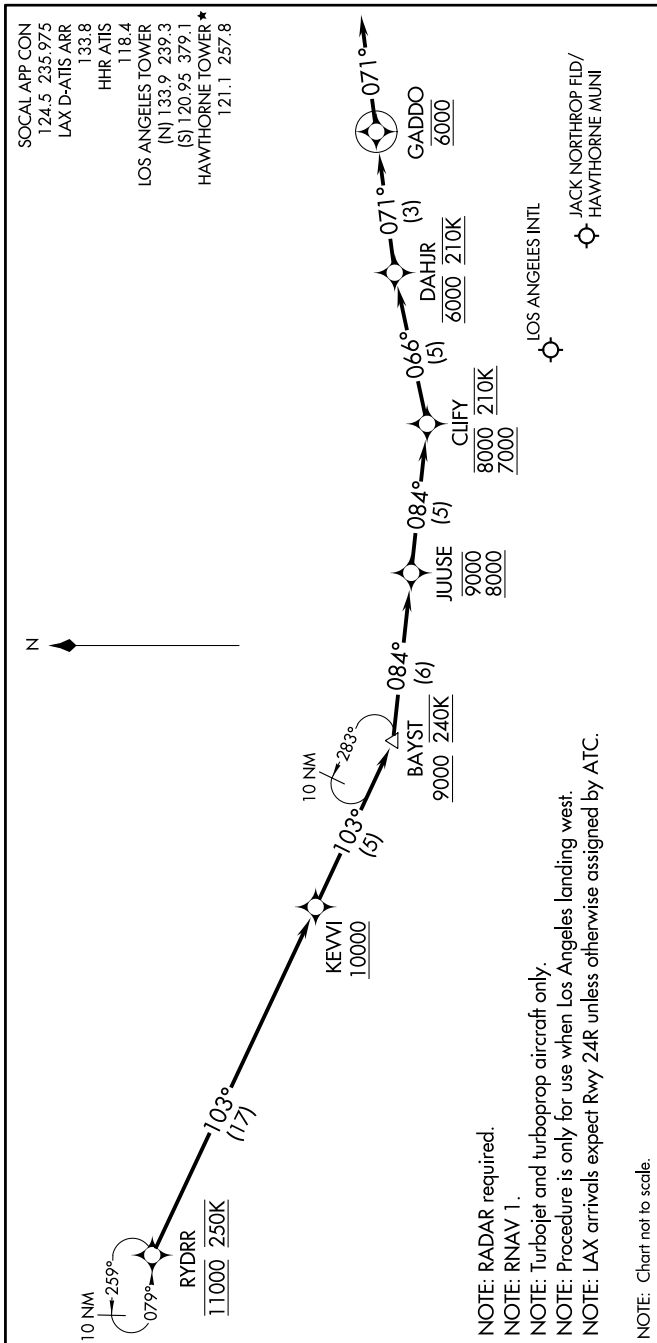

RYDRR TWO ARRIVAL (RNAV) Arrival Routes

LOS ANGELES, CALIFORNIA

SW-3, 13 JUN 2024 to 11 JUL 2024

ARRIVAL ROUTE DESCRIPTION

LANDING KLAX/KHHR: From RYDRR on track 103° to cross KEVVI at or above 10000, then on track 103° to cross BAYST at or above 9000 and at 240K, then on track 084° to cross JUUSE between 8000 and 9000, then on track 084° to cross CLIFY between 7000 and 8000 and at 210K, then on track 066° to cross DAHJR at 6000 and at 210K, then on track 071° to cross GADDO at 6000, then on track 071°. Expect RADAR vectors to final approach course.

LOST COMMUNICATIONS

In the event of lost communications: RNP LAX arrivals proceed on the RNAV (RNP) Z RWY 24R approach at DAHJR or proceed on the ILS or LOC RWY 24R.

SW-3, 13 JUN 2024 to 11 JUL 2024

RYDRR TWO ARRIVAL (RNAV) Arrival Routes