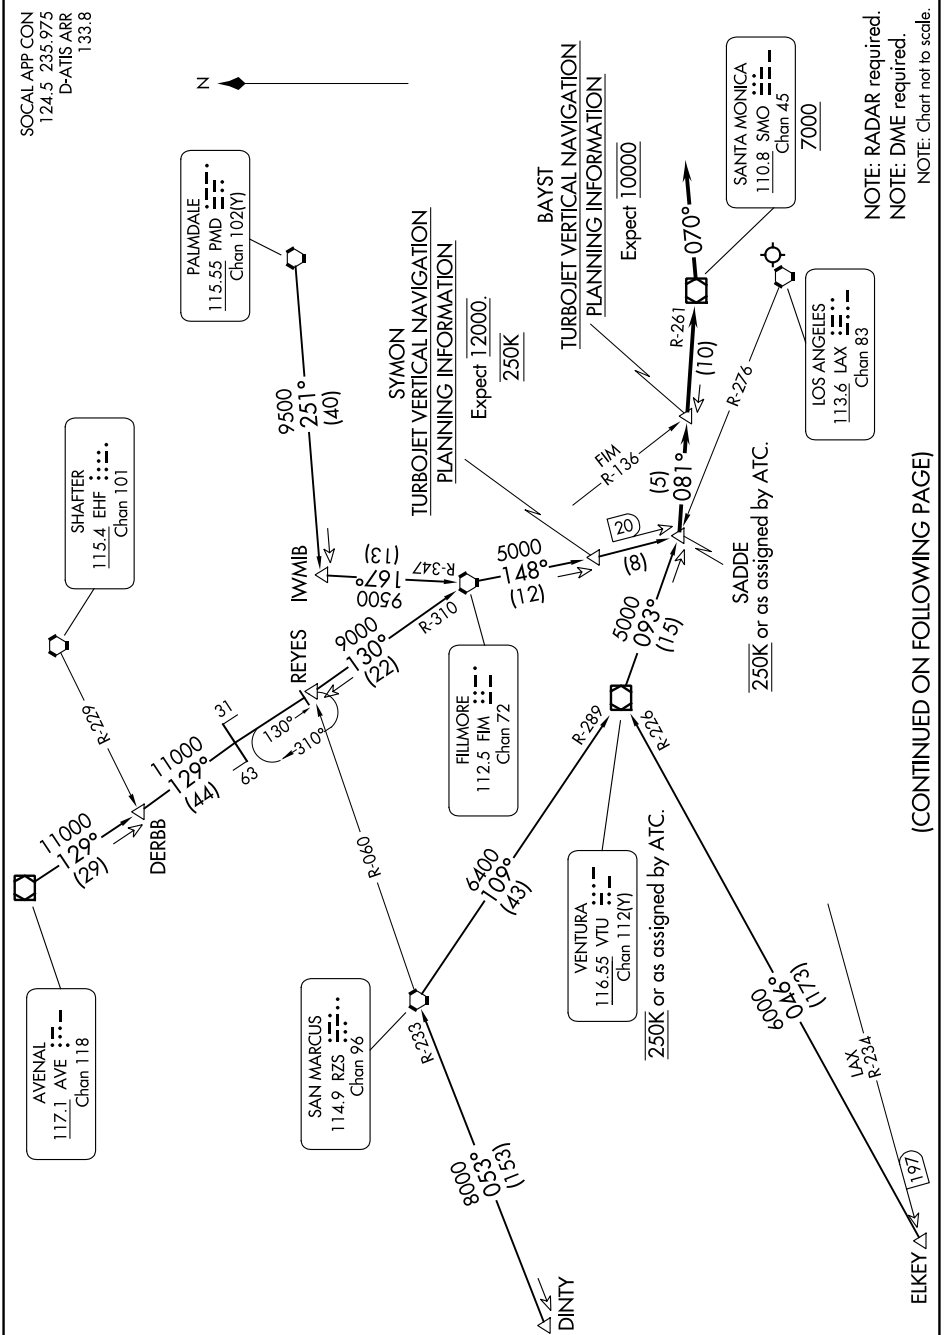

SADDE EIGHT ARRIVAL

AL-237 (FAA)

LOS ANGELES INTL (LAX)
LOS ANGELES, CALIFORNIA

SW-3, 13 JUN 2024 to 11 JUL 2024

(CONTINUED ON FOLLOWING PAGE)

SW-3, 13 JUN 2024 to 11 JUL 2024

SADDE EIGHT ARRIVAL

LOS ANGELES, CALIFORNIA
LOS ANGELES INTL (LAX)