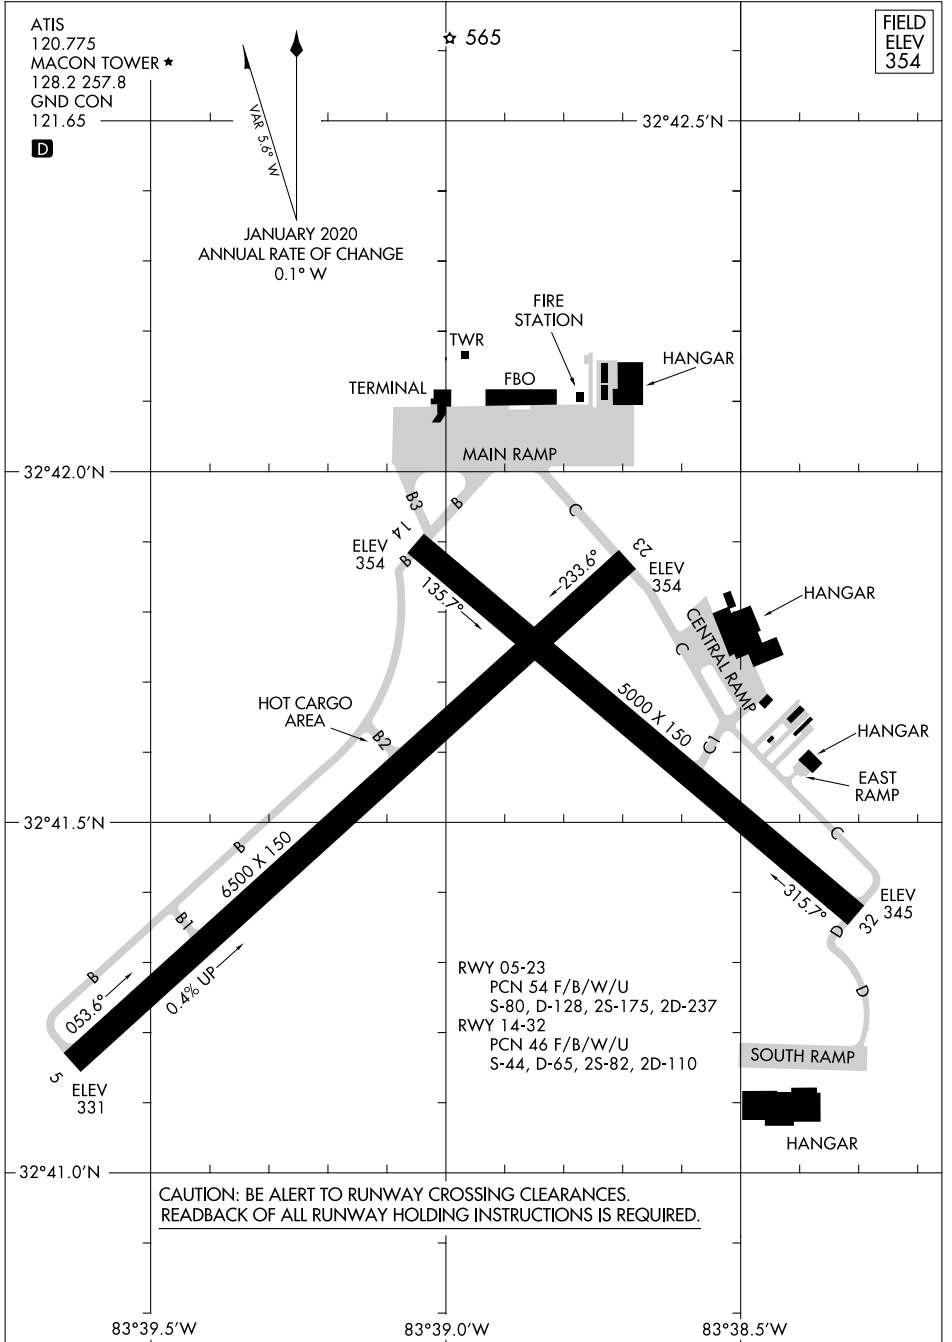

22363

AIRPORT DIAGRAM

AL-243 (FAA)

MIDDLE GEORGIA RGNL (MCN)
MACON, GEORGIA

AIRPORT DIAGRAM

22363

MIDDLE GEORGIA RGNL (MCN)
MACON, GEORGIA