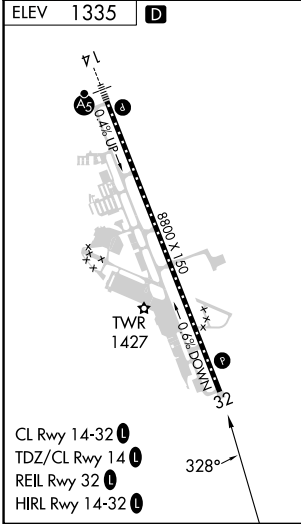

APP CRS	Rwy Idg	N/A
328°	TDZE	N/A
	Apt Elev	1335

RNAV (GPS)-D

ROGUE VALLEY INTL-MEDFORD (MFR)

RNP APCH.		MISSED APPROACH: Climb to 7800 direct OED VORTAC and hold, continue climb-in-hold to 7800.	
<p>Circling NA for Cats C and D northeast of Rwy 14-32.</p> <p>-3°C</p>			

ATIS	CASCADE APP CON *	MEDFORD TOWER *	GND CON	UNICOM
127.25	124.3 379.9	119.4 (CTAF) 257.8	121.8	122.95

CATEGORY	A	B	C	D
CIRCLING	3600-1¼ 2265 (2300-1¼)	3600-1½ 2265 (2300-1½)	3600-3	2265 (2300-3)

NW-1, 13 JUN 2024 to 11 JUL 2024