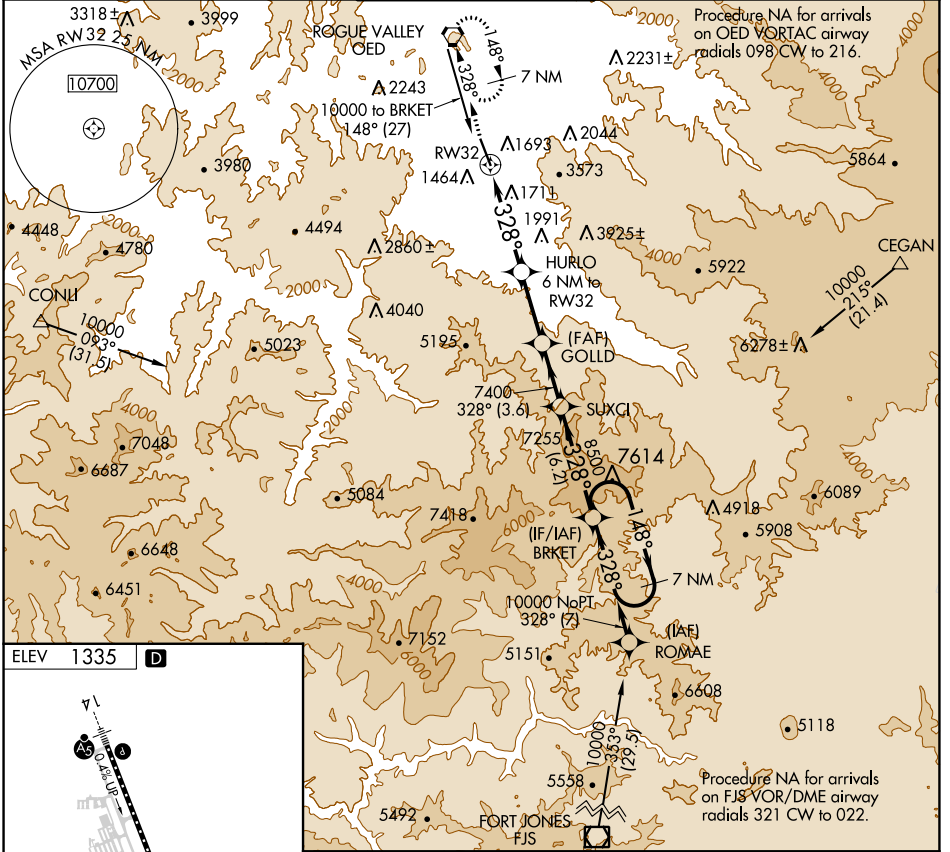

APP CRS	Rwy Idg	N/A
328°	TDZE	N/A
	Apt Elev	1335

RNAV (GPS)-D

ROGUE VALLEY INTL-MEDFORD (MFR)

RNP APCH.		MISSED APPROACH: Climb to 7800 direct OED VORTAC and hold, continue climb-in-hold to 7800.	
<p>Circling NA for Cats C and D northeast of Rwy 14-32.</p> <p>-3°C</p>			

ATIS	CASCADE APP CON *	MEDFORD TOWER *	GND CON	UNICOM
127.25	124.3 379.9	119.4 (CTAF) 257.8	121.8	122.95

CATEGORY	A	B	C	D
CIRCLING	3600-1¼ 2265 (2300-1¼)	3600-1½ 2265 (2300-1½)	3600-3	2265 (2300-3)

NW-1, 13 JUN 2024 to 11 JUL 2024

NW-1, 13 JUN 2024 to 11 JUL 2024