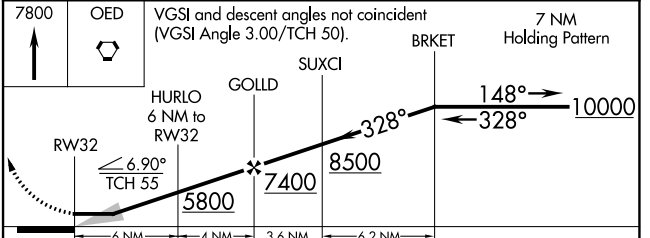

APP CRS	Rwy Idg	N/A
328°	TDZE	N/A
	Apt Elev	1335

RNAV (GPS)-D

ROGUE VALLEY INTL-MEDFORD (MFR)

RNP APCH.		MISSED APPROACH: Climb to 7800 direct OED VORTAC and hold, continue climb-in-hold to 7800.	
<p>Circling NA for Cats C and D northeast of Rwy 14-32.</p> <p>-3°C</p>			

ATIS	CASCADE APP CON *	MEDFORD TOWER *	GND CON	UNICOM
127.25	124.3 379.9	119.4 (CTAF) 257.8	121.8	122.95

CATEGORY	A	B	C	D
CIRCLING	3600-1¼ 2265 (2300-1¼)	3600-1½ 2265 (2300-1½)	3600-3	2265 (2300-3)

NW-1, 13 JUN 2024 to 11 JUL 2024