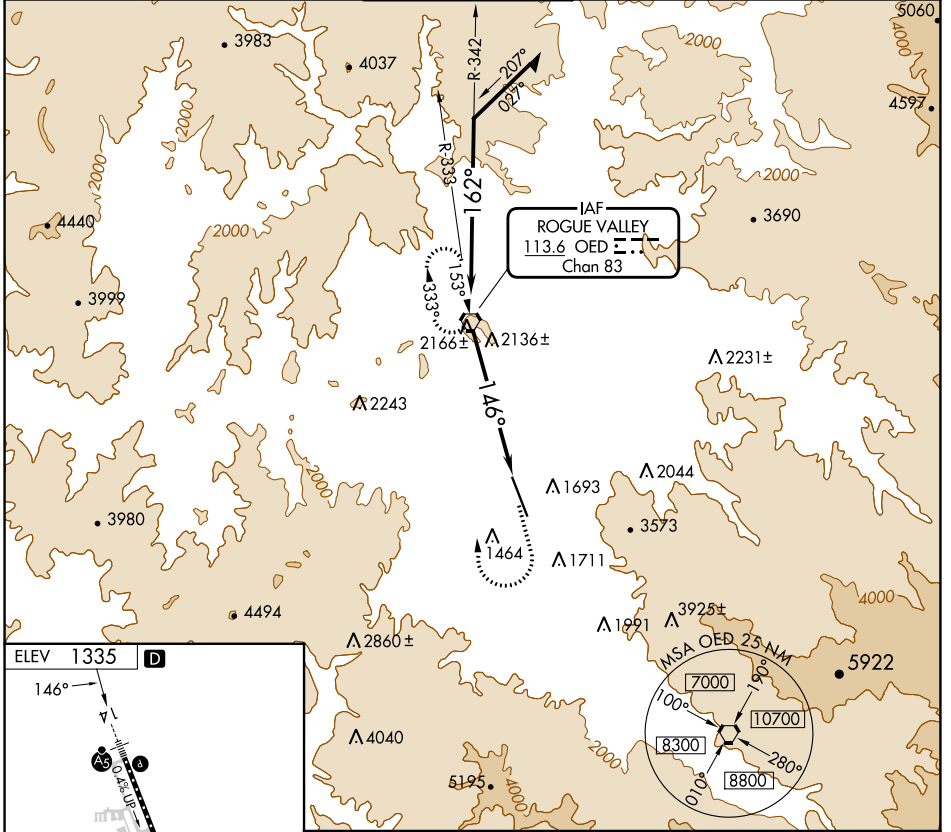

VORTAC OED 113.6 Chan 83	APP CRS 146°	Rwy Idg TDZE Apt Elev N/A N/A 1335
--	------------------------	--

VOR-A

ROGUE VALLEY INTL-MEDFORD (MFR)

⚠ If local altimeter setting not received, procedure NA.
⚠ Circling NA for Cats C and D northeast of Rwy 14-32.
⚠ MISSED APPROACH: Climb to 2900 then climbing right turn to 6400 direct OED VORTAC and hold, continue climb-in-hold to 6400.

ATIS 127.25	CASCADE APP CON * 124.3 379.9	MEDFORD TOWER * 119.4 (CTAF) 257.8	GND CON 121.8	UNICOM 122.95
-----------------------	---	--	-------------------------	-------------------------

NW-1, 13 JUN 2024 to 11 JUL 2024

NW-1, 13 JUN 2024 to 11 JUL 2024

FAF to MAP 5.8 NM					
Knots	60	90	120	150	180
Min:Sec	5:48	3:52	2:54	2:19	1:56

CATEGORY	A	B	C	D
CIRCLING	2680-1¼ 1345 (1400-1¼)	2680-1½ 1345 (1400-1½)	2680-3	1345 (1400-3)