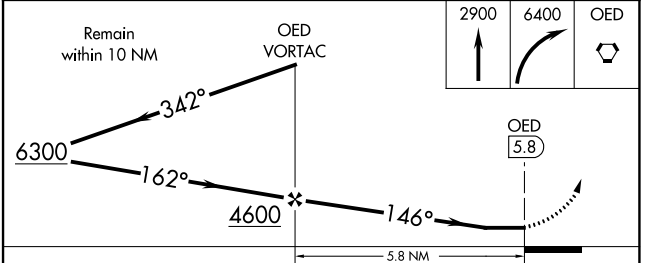

VORTAC OED 113.6 Chan 83	APP CRS 146°	Rwy Idg TDZE Apt Elev N/A N/A 1335
--	------------------------	--

VOR-A

ROGUE VALLEY INTL-MEDFORD (MFR)

⚠ If local altimeter setting not received, procedure NA.
⚠ Circling NA for Cats C and D northeast of Rwy 14-32.
⚠ MISSED APPROACH: Climb to 2900 then climbing right turn to 6400 direct OED VORTAC and hold, continue climb-in-hold to 6400.

ATIS 127.25	CASCADE APP CON * 124.3 379.9	MEDFORD TOWER * 119.4 (CTAF) 257.8	GND CON 121.8	UNICOM 122.95
-----------------------	---	--	-------------------------	-------------------------

NW-1, 13 JUN 2024 to 11 JUL 2024

NW-1, 13 JUN 2024 to 11 JUL 2024

FAF to MAP 5.8 NM					
Knots	60	90	120	150	180
Min:Sec	5:48	3:52	2:54	2:19	1:56

CATEGORY	A	B	C	D
CIRCLING	2680-1¼ 1345 (1400-1¼)	2680-1½ 1345 (1400-1½)	2680-3	1345 (1400-3)