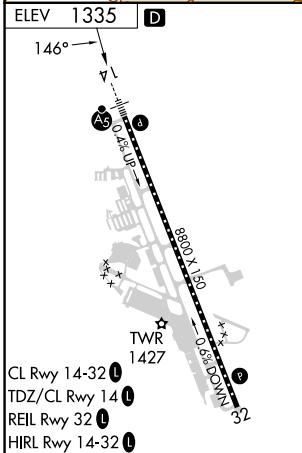

VORTAC OED 113.6 Chan 83	APP CRS 146°	Rwy Idg TDZE Apt Elev N/A N/A 1335
--	------------------------	--

VOR-A

ROGUE VALLEY INTL-MEDFORD (MFR)

⚠ If local altimeter setting not received, procedure NA.
⚠ Circling NA for Cats C and D northeast of Rwy 14-32.
⚠ MISSED APPROACH: Climb to 2900 then climbing right turn to 6400 direct OED VORTAC and hold, continue climb-in-hold to 6400.

ATIS 127.25	CASCADE APP CON * 124.3 379.9	MEDFORD TOWER * 119.4 (CTAF) 257.8	GND CON 121.8	UNICOM 122.95
-----------------------	---	--	-------------------------	-------------------------

NW-1, 13 JUN 2024 to 11 JUL 2024

NW-1, 13 JUN 2024 to 11 JUL 2024

FAF to MAP 5.8 NM					
Knots	60	90	120	150	180
Min:Sec	5:48	3:52	2:54	2:19	1:56

CATEGORY	A	B	C	D
CIRCLING	2680-1¼ 1345 (1400-1¼)	2680-1½ 1345 (1400-1½)	2680-3	1345 (1400-3)