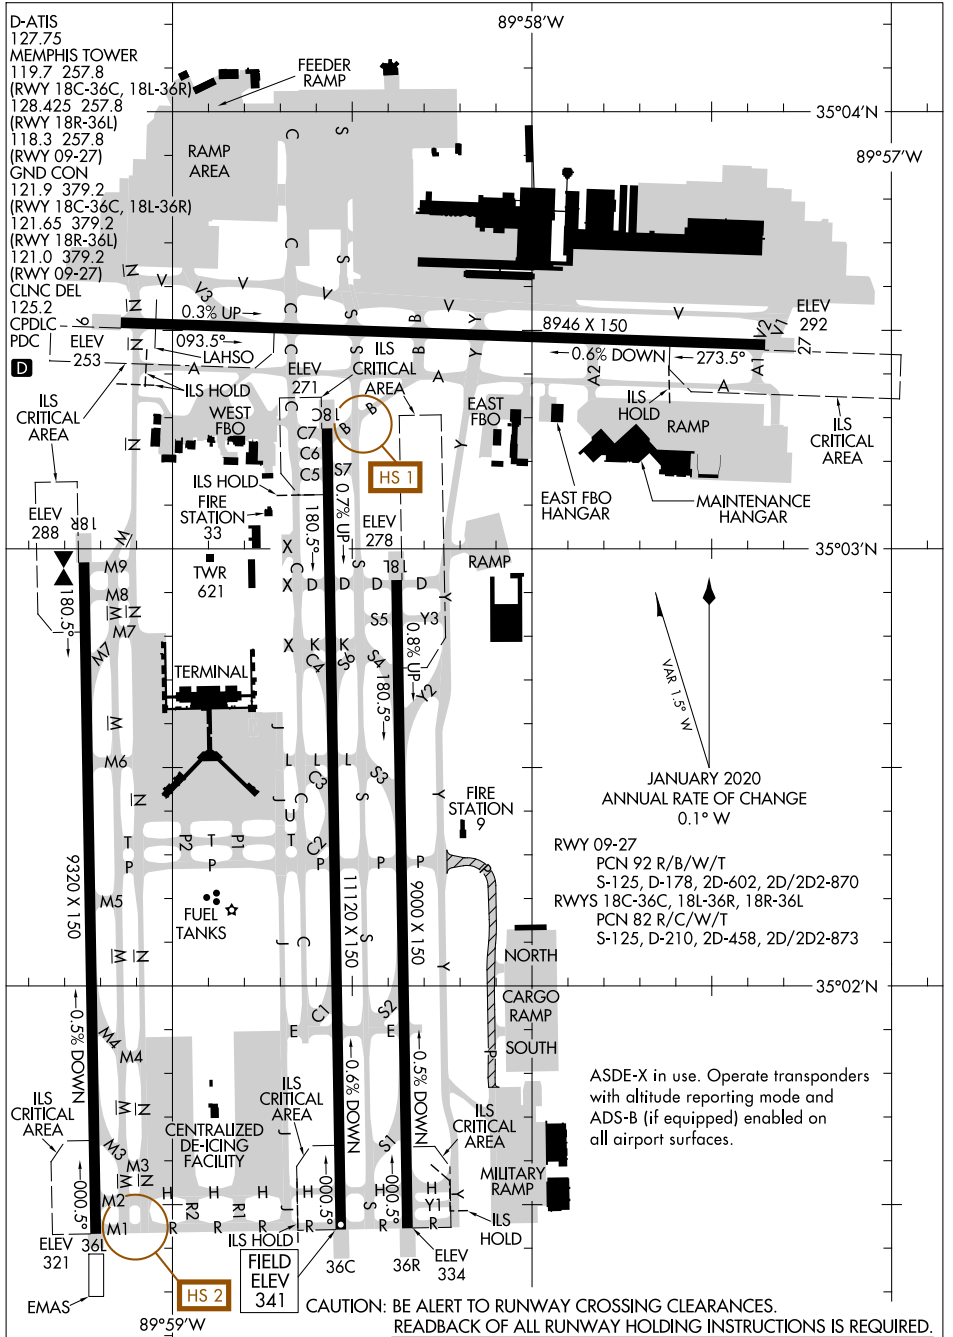

# AIRPORT DIAGRAM

MEMPHIS INTL (MEM)  
MEMPHIS, TENNESSEE

AL-253 (FAA)

SE-1, 13 JUN 2024 to 11 JUL 2024

SE-1, 13 JUN 2024 to 11 JUL 2024

# AIRPORT DIAGRAM

MEMPHIS, TENNESSEE  
MEMPHIS INTL (MEM)