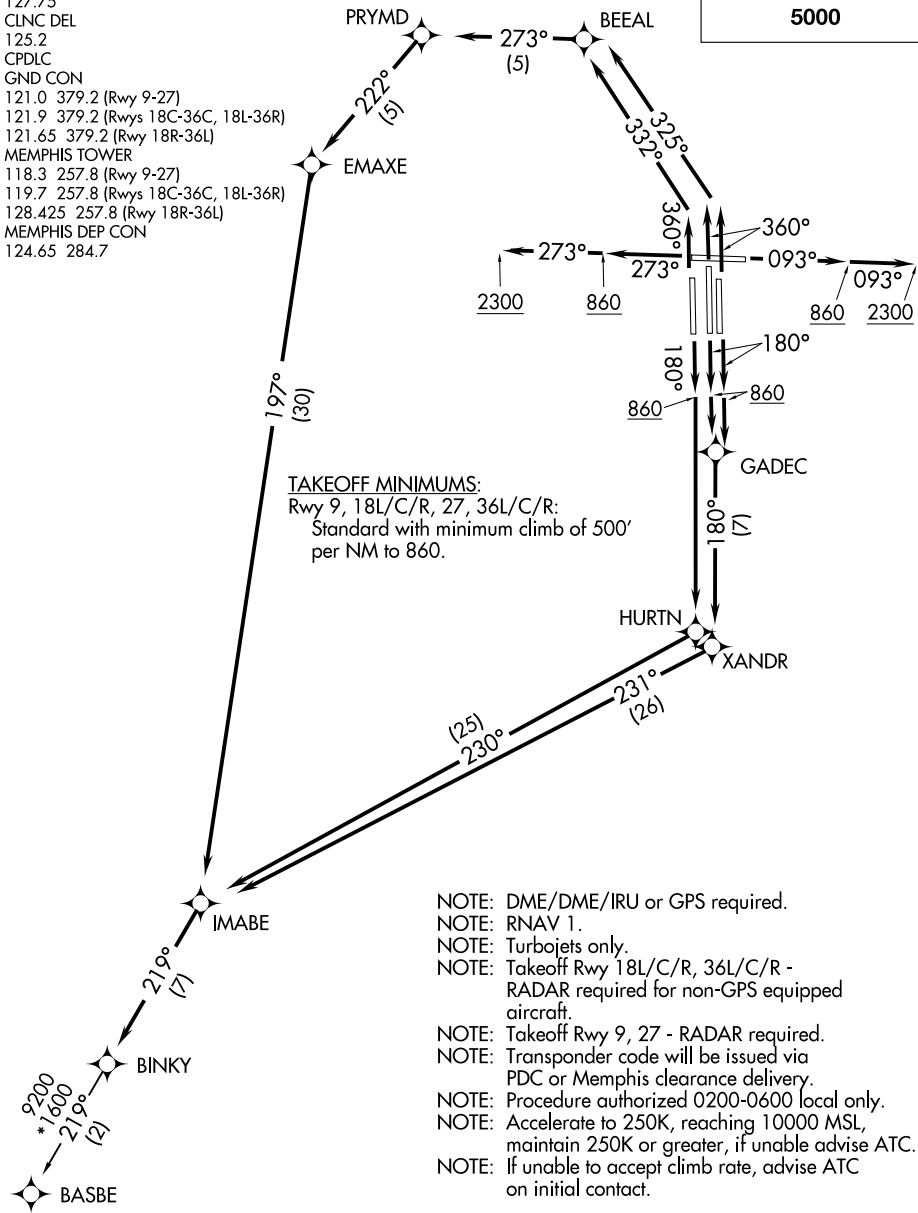

BINKY SIX DEPARTURE (RNAV)

**TOP ALTITUDE:
5000**

SE-1, 13 JUN 2024 to 11 JUL 2024

SE-1, 13 JUN 2024 to 11 JUL 2024

NOTE: Chart not to scale.

(NARRATIVE ON FOLLOWING PAGE)