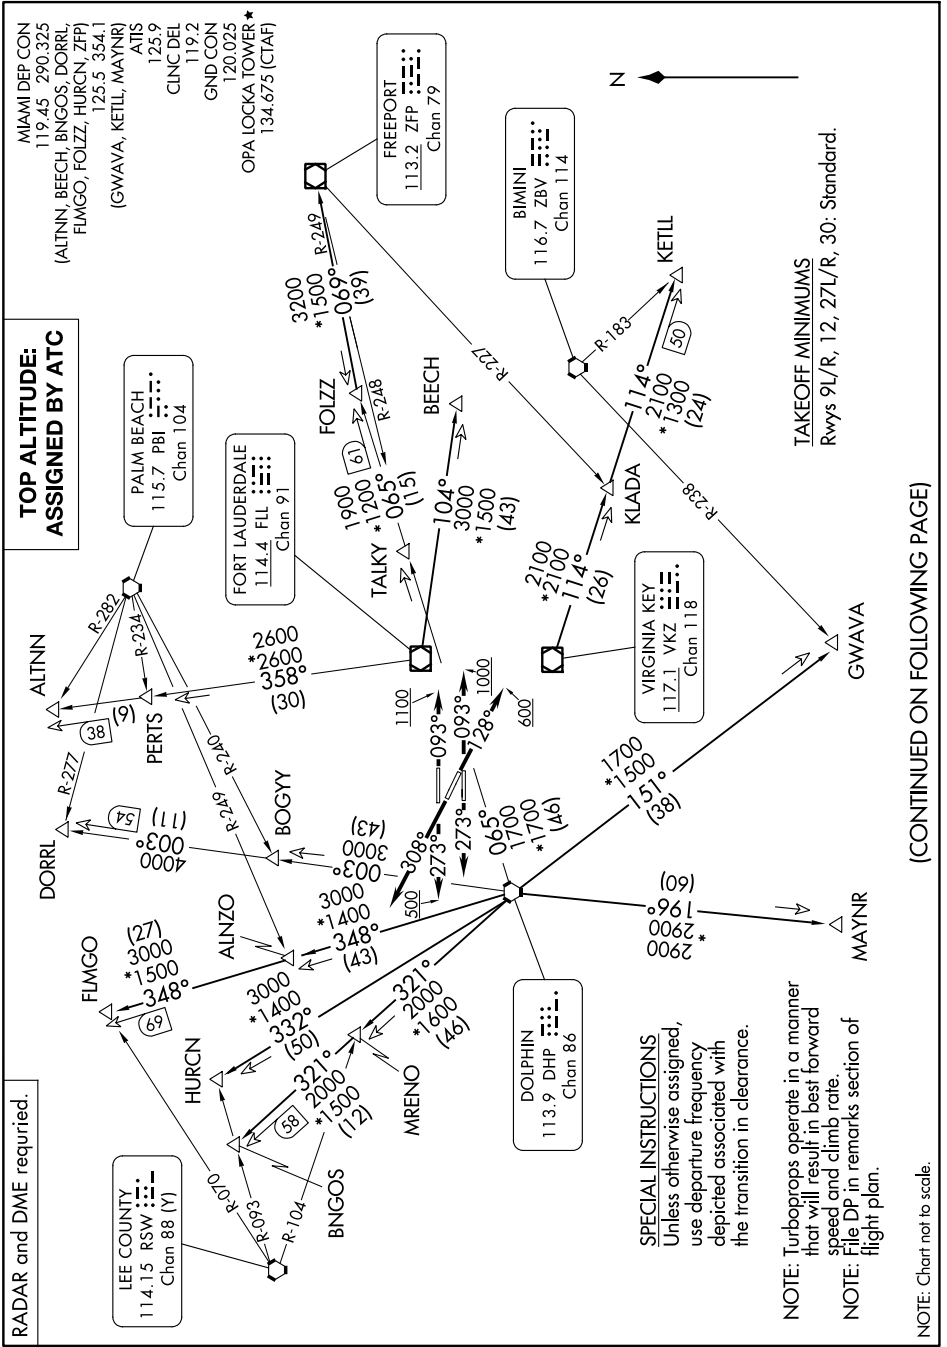

MIAMI NINE DEPARTURE

SE-3, 13 JUN 2024 to 11 JUL 2024

(CONTINUED ON FOLLOWING PAGE)

SE-3, 13 JUN 2024 to 11 JUL 2024