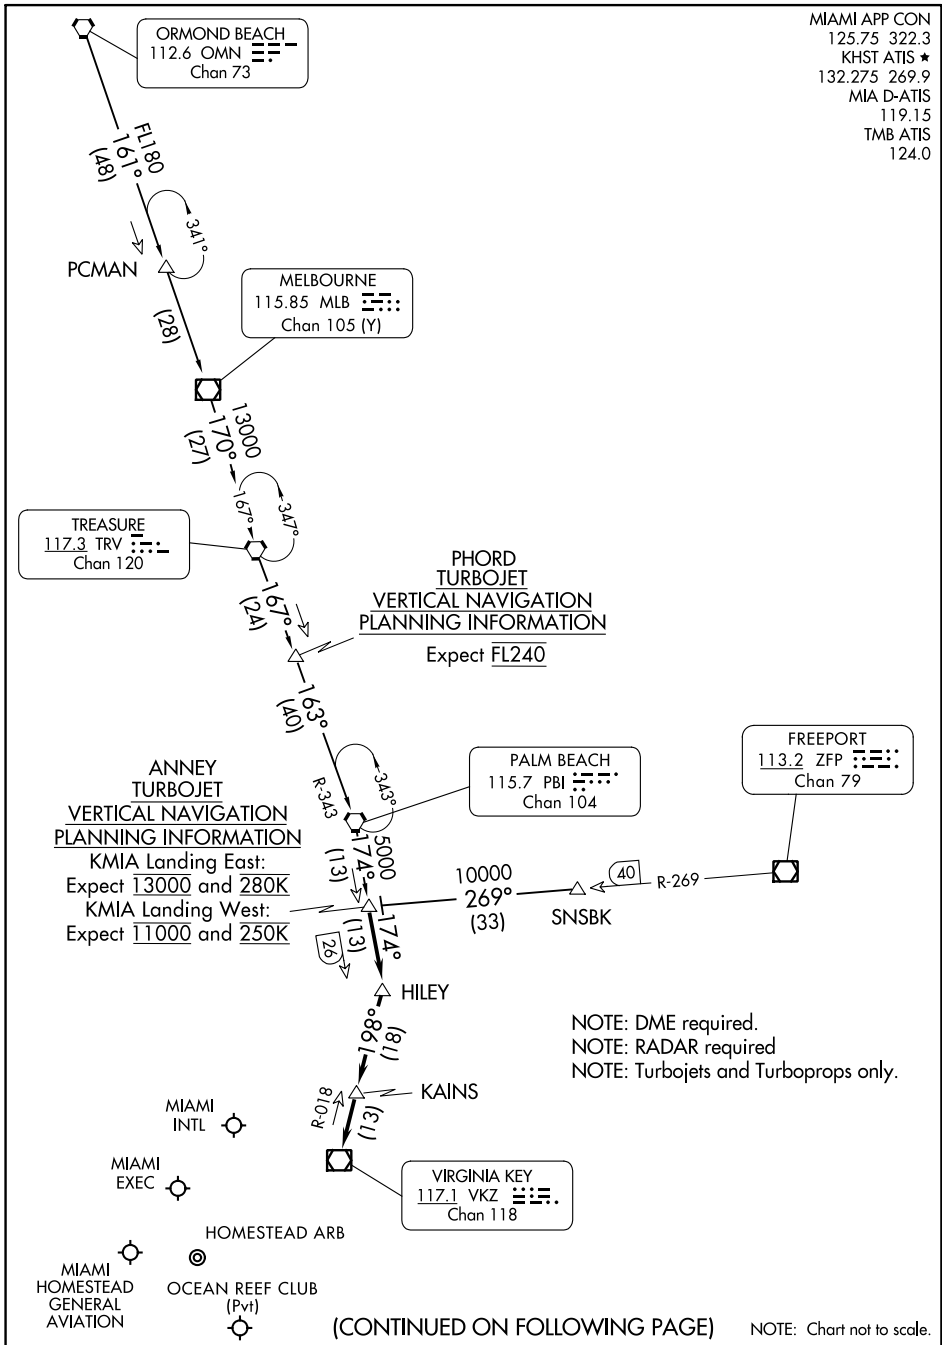

ANNEY FOUR ARRIVAL

MIAMI, FLORIDA

MIAMI APP CON
 125.75 322.3
 KHST ATIS ★
 132.275 269.9
 MIA D-ATIS
 119.15
 TMB ATIS
 124.0

SE-3, 13 JUN 2024 to 11 JUL 2024

SE-3, 13 JUN 2024 to 11 JUL 2024

(CONTINUED ON FOLLOWING PAGE)

NOTE: Chart not to scale.

ANNEY FOUR ARRIVAL

MIAMI, FLORIDA