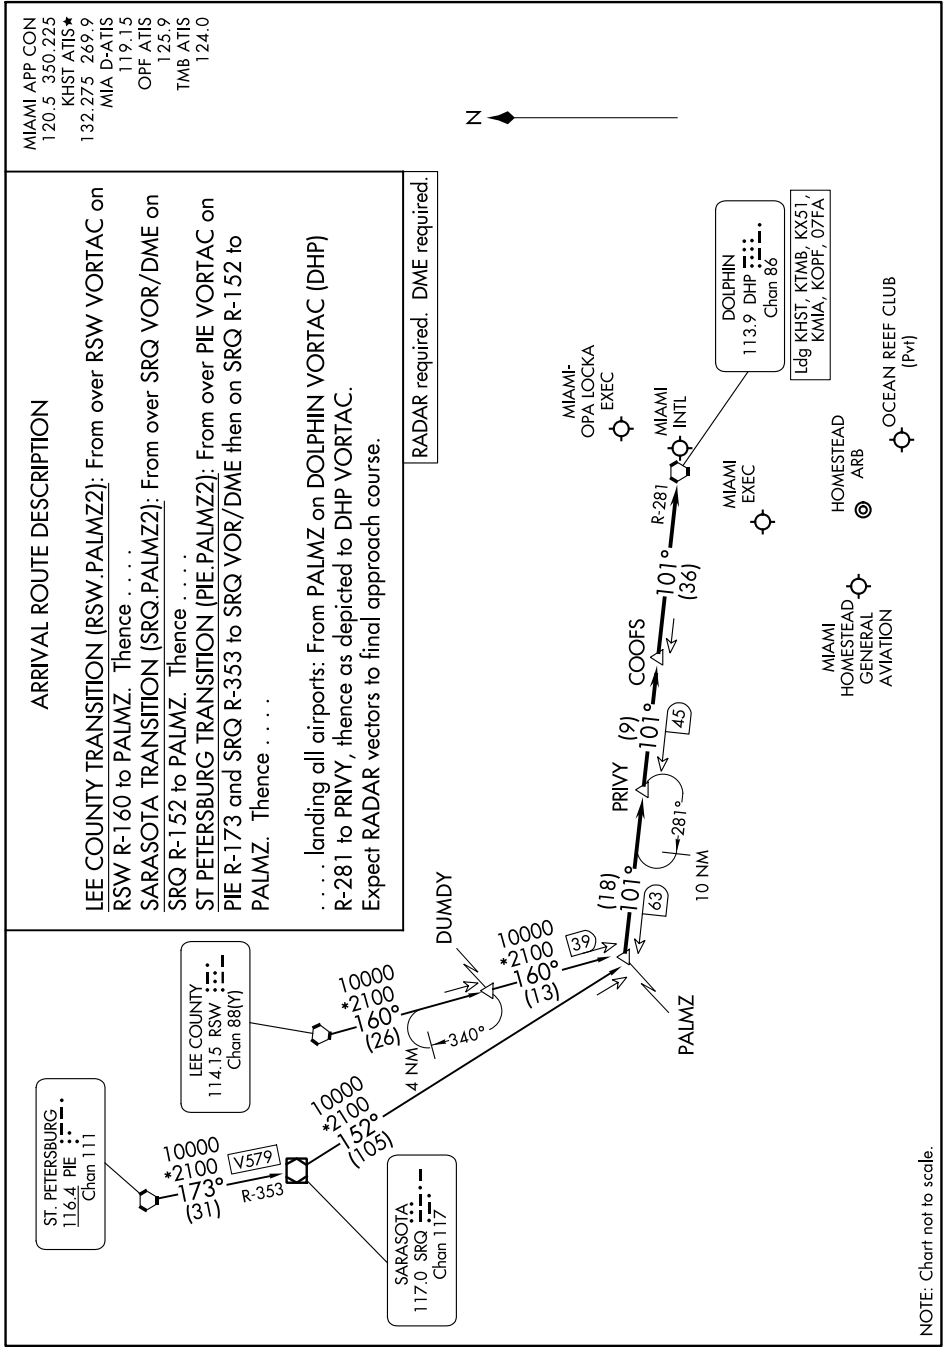

PALMZ TWO ARRIVAL

MIAMI, FLORIDA

SE-3, 13 JUN 2024 to 11 JUL 2024

PALMZ TWO ARRIVAL

MIAMI, FLORIDA

NOTE: Chart not to scale.

SE-3, 13 JUN 2024 to 11 JUL 2024