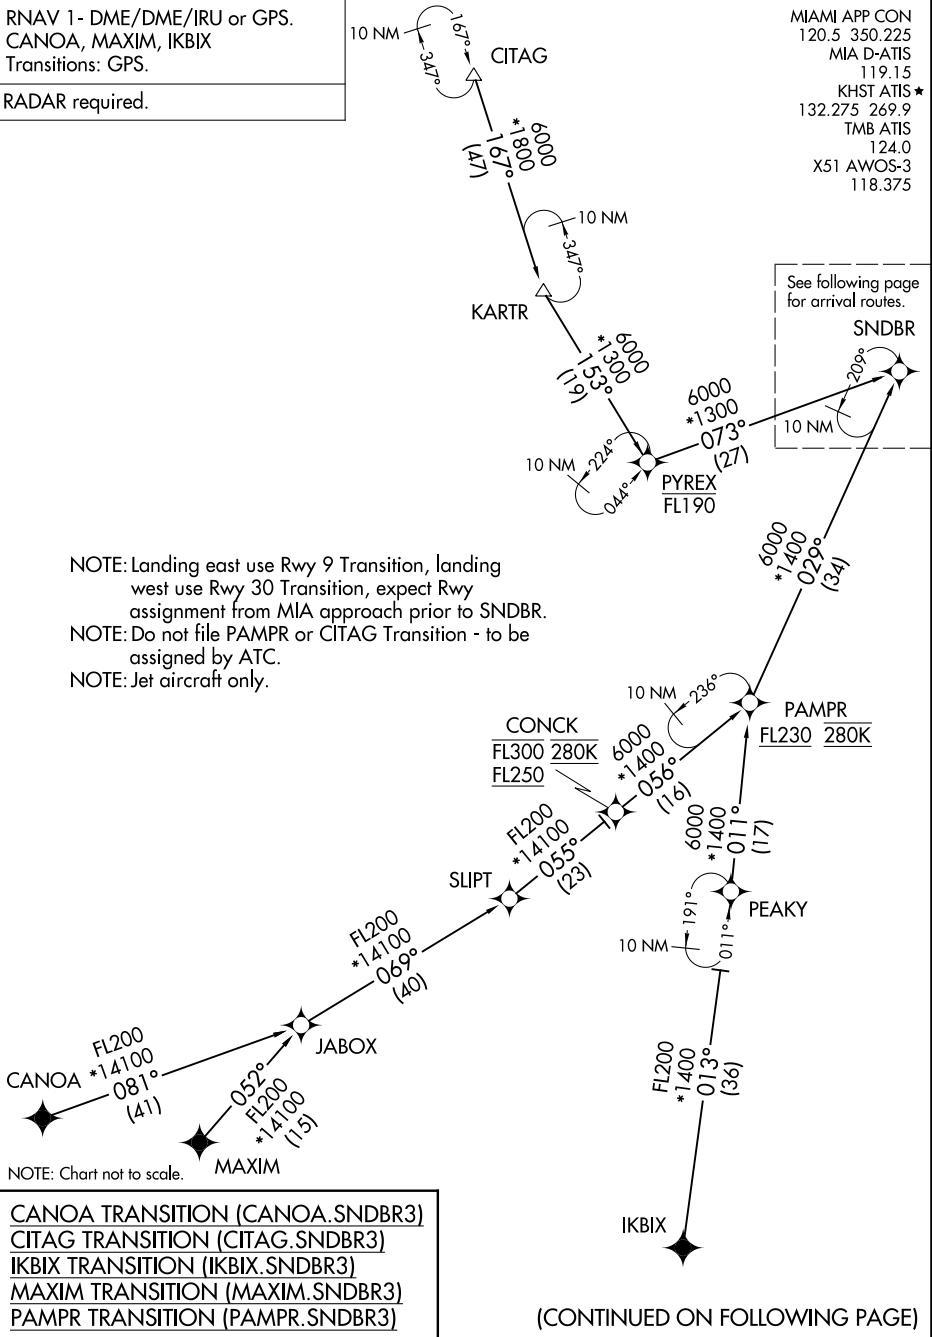

# SNDBR THREE ARRIVAL (RNAV) Transition Routes

MIAMI, FLORIDA

RNAV 1 - DME/DME/IRU or GPS.  
CANOA, MAXIM, IKBIX  
Transitions: GPS.

RADAR required.

MIAMI APP CON  
120.5 350.225  
MIA D-ATIS  
119.15  
KHST ATIS \*  
132.275 269.9  
TMB ATIS  
124.0  
X51 AWOS-3  
118.375

SE-3, 13 JUN 2024 to 11 JUL 2024

SE-3, 13 JUN 2024 to 11 JUL 2024

# SNDBR THREE ARRIVAL (RNAV) Transition Routes

MIAMI, FLORIDA