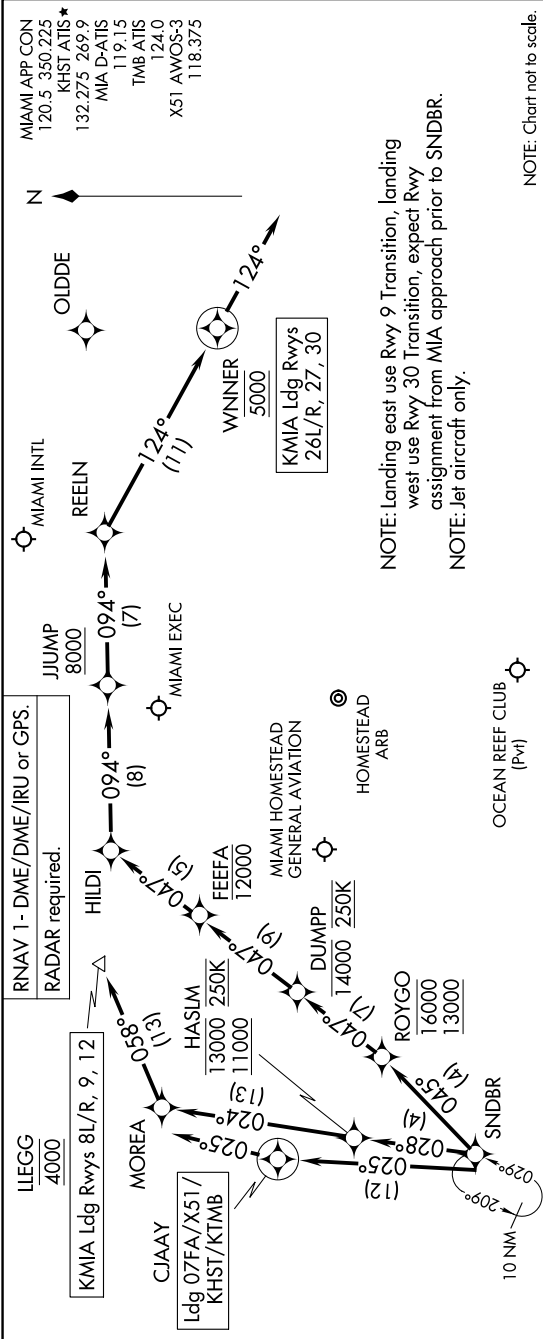

SNDBR THREE ARRIVAL (RNAV) Arrival Routes

MIAMI, FLORIDA

SE-3, 13 JUN 2024 to 11 JUL 2024

ARRIVAL ROUTE DESCRIPTION

LANDING KMIA RUNWAYS 8L/R, 9, 12: From SNDBR on track 028° to cross HASJM between 11000 and 13000 and at 250K, then on track 024° to MOREA, then on track 058° to cross LLEGG at 4000. Expect ILS or RNAV Rwy 9 approach or RADAR vectors to final approach course.

LANDING KMIA RUNWAYS 26L/R, 27, 30: From SNDBR on track 045° to cross ROYGO between 13000 and 16000, then on track 047° to cross DUMPP at or below 14000 and at 250K, then on track 047° to cross FEEFA at or below 12000, then on track 047° to HILDI, then on track 094° to cross JUUMP at or above 8000, then on track 094° to REELN, then on track 124° to cross WINNER at 5000, then on track 124°. Expect RADAR vectors to final approach course.

LANDING 07FA/X51/KHST/KTMB: From SNDBR on track 025° to CJAAY, then on track 025°. Expect RADAR vectors to final approach course.

SE-3, 13 JUN 2024 to 11 JUL 2024

SNDBR THREE ARRIVAL (RNAV) Arrival Routes