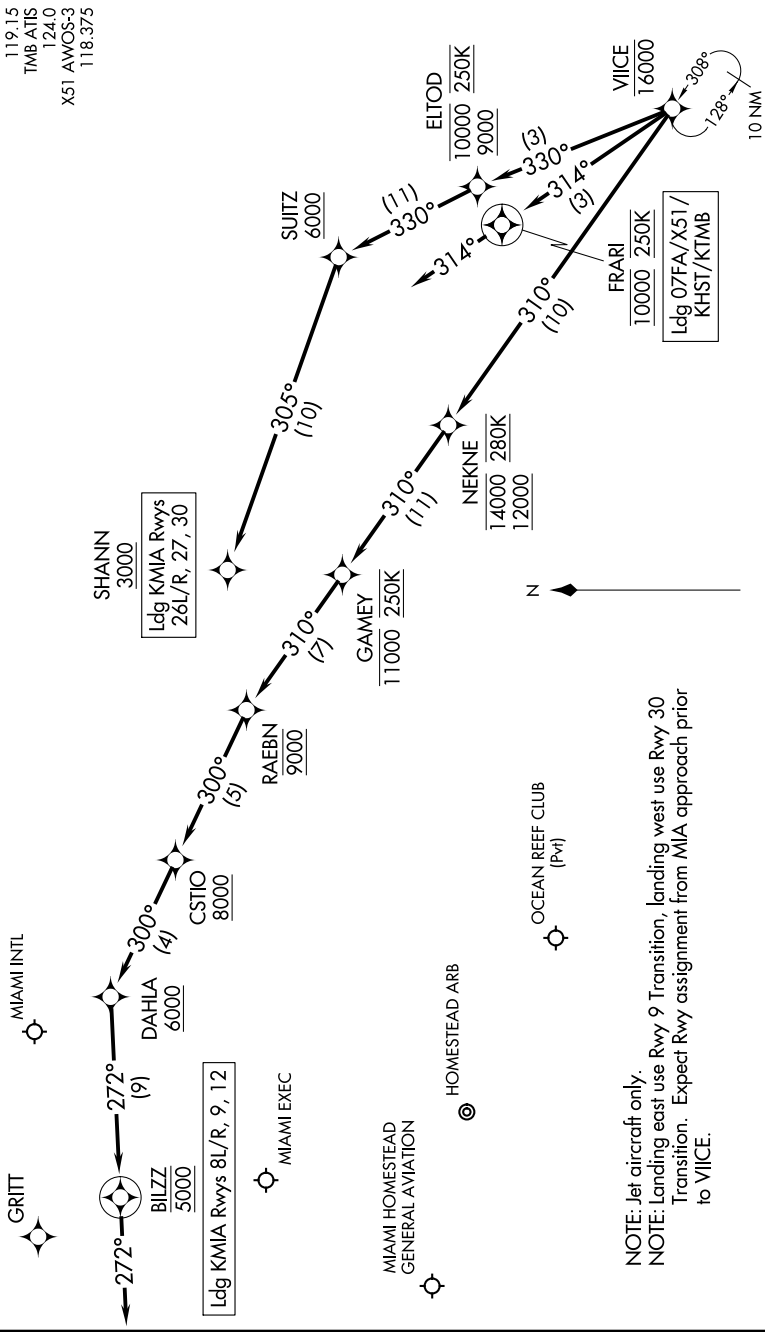

VIICE TWO ARRIVAL (RNAV) Arrival Routes

MIAMI, FLORIDA

MIAMI APP CON
 120.5 350.225
 KHST ATIS ★
 132.275 269.9
 MIA D-ATIS
 119.15
 TMB ATIS
 124.0
 X51 AWOS-3
 118.375

SE-3, 13 JUN 2024 to 11 JUL 2024

RNAV 1 - DME/DME/IRU or GPS.
 RADAR required.

NOTE: Chart not to scale.

(NARRATIVE ON FOLLOWING PAGE)

SE-3, 13 JUN 2024 to 11 JUL 2024

VIICE TWO ARRIVAL (RNAV) Arrival Routes

MIAMI, FLORIDA