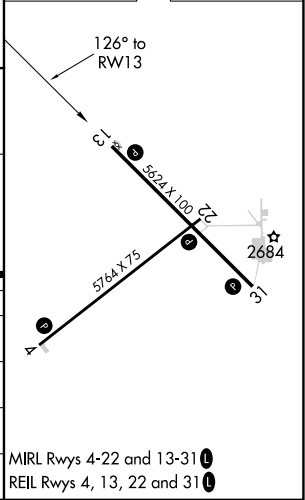

RNAV (GPS) RWY 13

FRANK WILEY FLD (MLS)

RNP APCH - GPS.	MISSED APPROACH: Climb to 6000 direct BOKDE and hold, continue climb-in-hold to 6000.
<p>⚠ For uncompensated Baro-VNAV systems, procedure NA below -24°C or above 54°C.</p>	

ASOS 135.575	SALT LAKE CENTER 126.85 305.2	UNICOM 123.0 (CTAF)
------------------------	-----------------------------------------	-------------------------------

CATEGORY	A	B	C	D
LPV DA		2880-1	250 (300-1)	
LNAV/VNAV DA		2880-1	250 (300-1)	
LNAV MDA		2980-1	350 (400-1)	
C CIRCLING	3060-1 426 (500-1)	3100-1 466 (500-1)	3160-1½ 526 (600-1½)	3320-2¼ 686 (700-2¼)

ELEV 2634	D TDZE 2630
-----------	--------------------

NW-1, 13 JUN 2024 to 11 JUL 2024

NW-1, 13 JUN 2024 to 11 JUL 2024