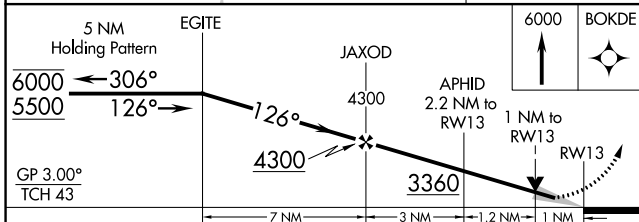

WAAS CH 97340 W13A	APP CRS 126°	Rwy Idg 5624 TDZE 2630 Apt Elev 2634

RNAV (GPS) RWY 13

FRANK WILEY FLD (MLS)

RNP APCH - GPS.	MISSED APPROACH: Climb to 6000 direct BOKDE and hold, continue climb-in-hold to 6000.
⚠ For uncompensated Baro-VNAV systems, procedure NA below -24°C or above 54°C.	

ASOS 135.575	SALT LAKE CENTER 126.85 305.2	UNICOM 123.0 (CTAF)

CATEGORY	A	B	C	D
LPV DA		2880-1	250 (300-1)	
LNAV/VNAV DA		2880-1	250 (300-1)	
LNAV MDA		2980-1	350 (400-1)	
C CIRCLING	3060-1 426 (500-1)	3100-1 466 (500-1)	3160-1½ 526 (600-1½)	3320-2¼ 686 (700-2¼)

ELEV 2634	D TDZE 2630