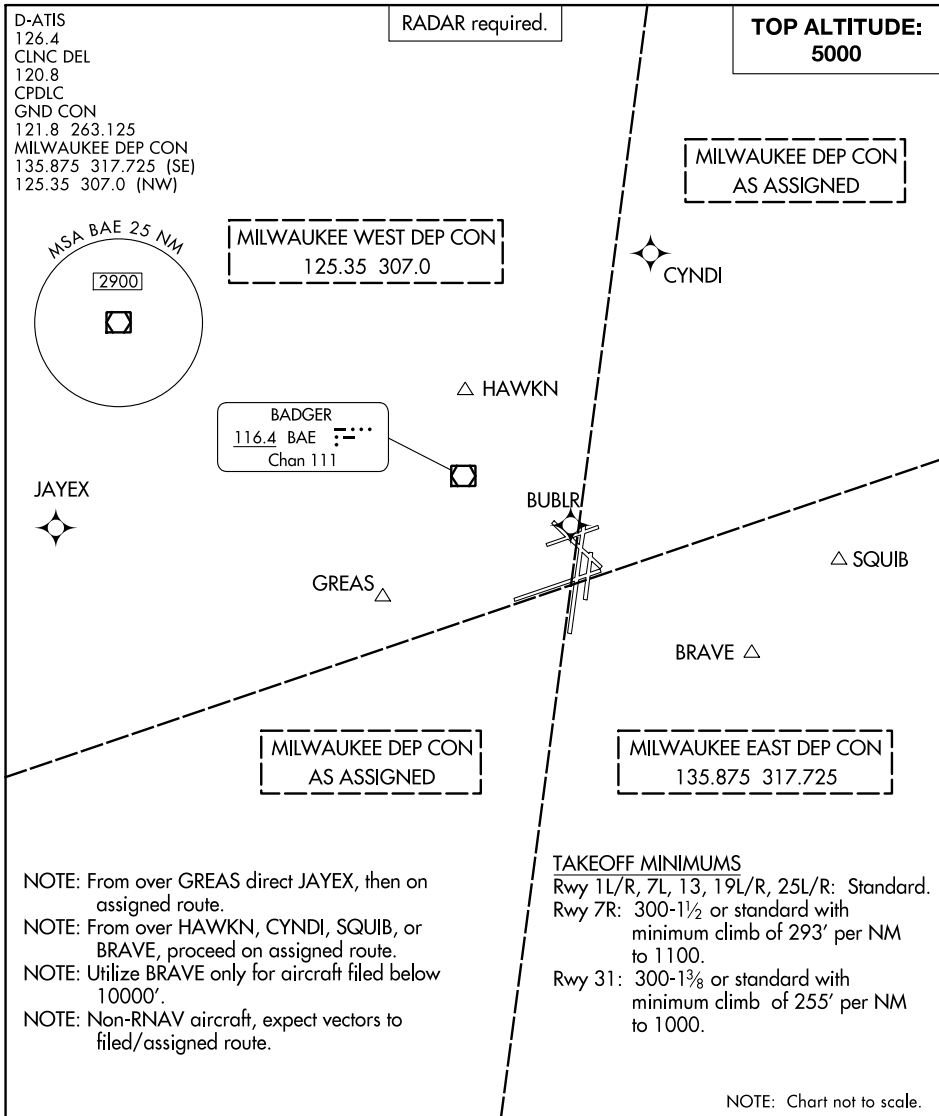

(MKE9.BUBLR) 23334

MITCHELL NINE DEPARTURE

AL-262 (FAA)

GENERAL MITCHELL INTL (MKE)
MILWAUKEE, WISCONSIN

EC-3, 13 JUN 2024 to 11 JUL 2024

EC-3, 13 JUN 2024 to 11 JUL 2024

DEPARTURE ROUTE DESCRIPTION

TAKEOFF ALL RUNWAYS: Turn to assigned heading, maintain 5000 or assigned altitude. Expect RADAR vectors to join filed/assigned route. Expect clearance to filed altitude ten minutes after departure.

MITCHELL NINE DEPARTURE

(MKE9.BUBLR) 10AUG23

MILWAUKEE, WISCONSIN
GENERAL MITCHELL INTL (MKE)