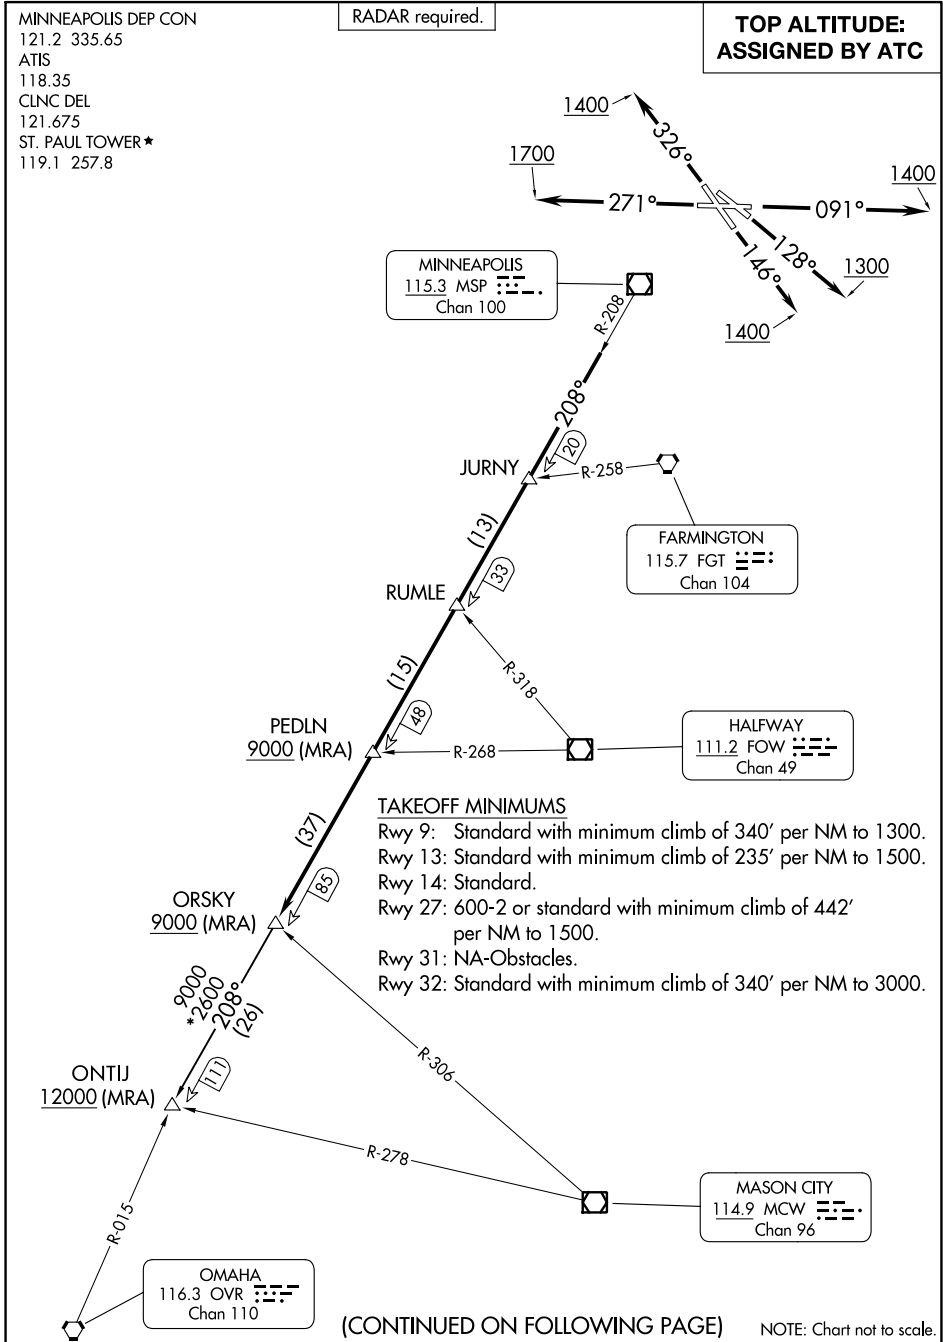

(ORSKY3.ORSKY) 23334  
**ORSKY THREE DEPARTURE**

AL-263 (FAA)

ST PAUL DOWNTOWN HOLMAN FLD (STP)  
 ST PAUL, MINNESOTA

MINNEAPOLIS DEP CON  
 121.2 335.65  
 ATIS  
 118.35  
 CLNC DEL  
 121.675  
 ST. PAUL TOWER★  
 119.1 257.8

RADAR required.

**TOP ALTITUDE:  
 ASSIGNED BY ATC**

NC-1, 13 JUN 2024 to 11 JUL 2024

NC-1, 13 JUN 2024 to 11 JUL 2024

(CONTINUED ON FOLLOWING PAGE)

NOTE: Chart not to scale.

(ORSKY3.ORSKY) 08SEP22  
**ORSKY THREE DEPARTURE**

ST PAUL, MINNESOTA  
 ST PAUL DOWNTOWN HOLMAN FLD (STP)