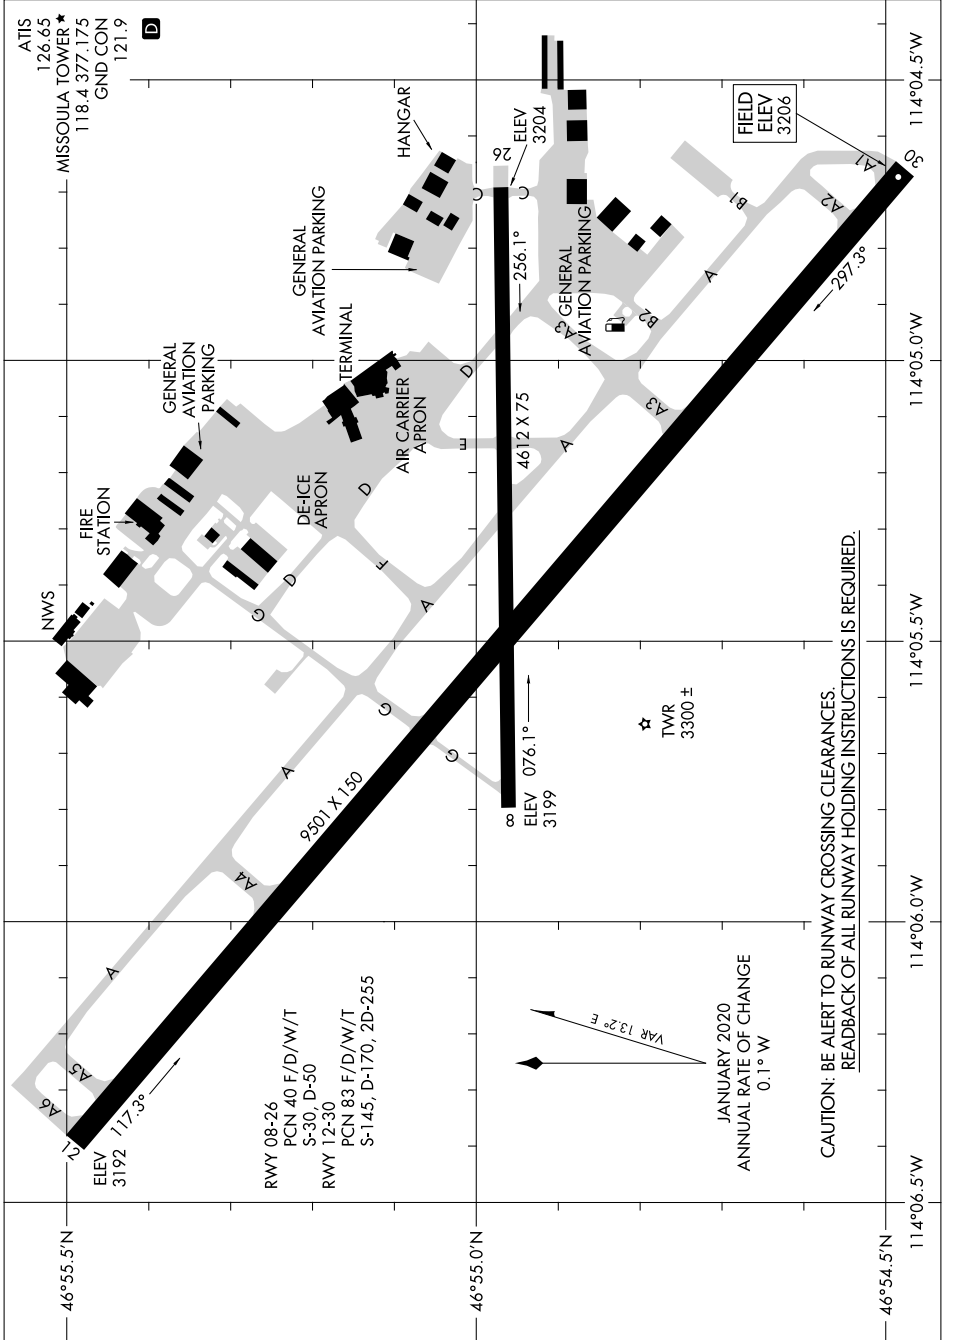

21336

AIRPORT DIAGRAM

MISSOULA MONTANA (MSO)
MISSOULA, MONTANA

AL-266 (FAA)

AIRPORT DIAGRAM

21336

MISSOULA, MONTANA
MISSOULA MONTANA (MSO)

NW-1, 13 JUN 2024 to 11 JUL 2024

NW-1, 13 JUN 2024 to 11 JUL 2024