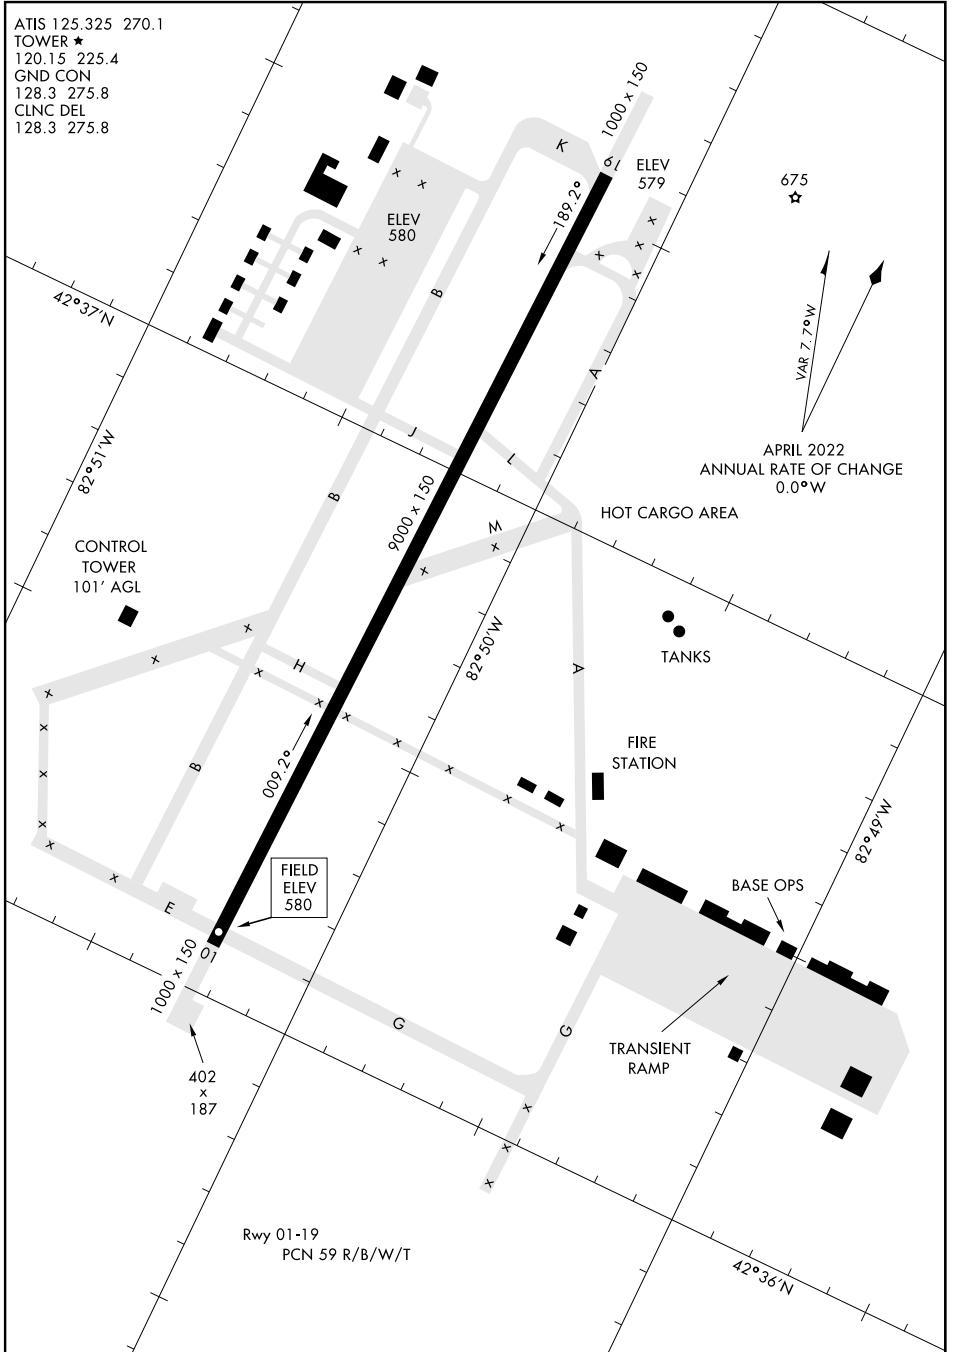

22111

AIRPORT DIAGRAM

AL-276 [USAF]

SELFRIDGE ANGB (KMTC)

MT. CLEMENS, MICHIGAN

ATIS 125.325 270.1
 TOWER ★
 120.15 225.4
 GND CON
 128.3 275.8
 CLNC DEL
 128.3 275.8

EC-1, 13 JUN 2024 to 11 JUL 2024

EC-1, 13 JUN 2024 to 11 JUL 2024

AIRPORT DIAGRAM

SELFRIDGE ANGB (KMTC)
MT. CLEMENS, MICHIGAN