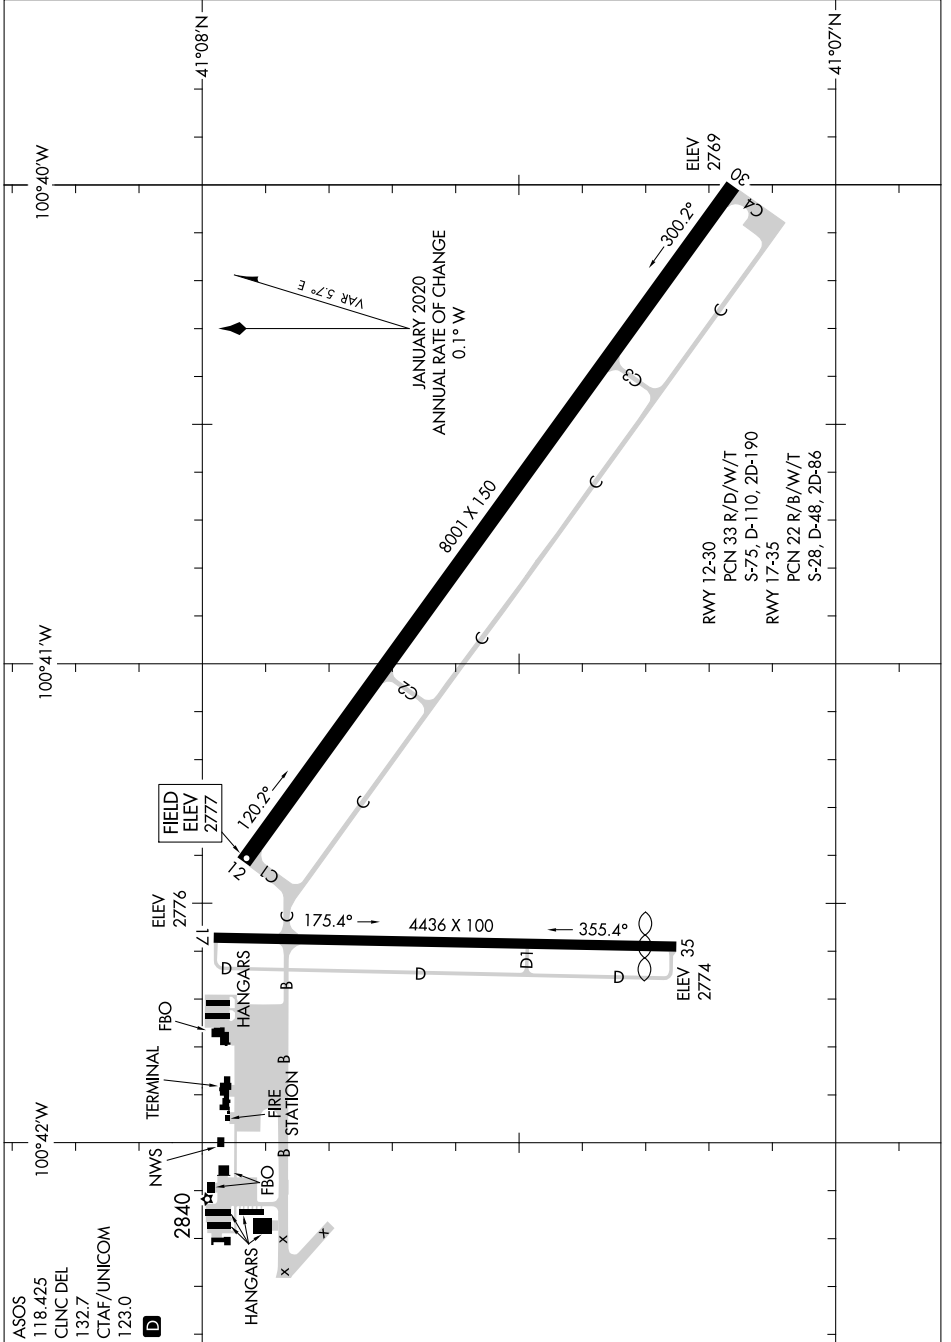

# AIRPORT DIAGRAM

NORTH PLATTE RGNL/LEE BIRD FLD (L.B.F.)  
NORTH PLATTE, NEBRASKA

AL-292 (FAA)

NC-2, 13 JUN 2024 to 11 JUL 2024

NC-2, 13 JUN 2024 to 11 JUL 2024

# AIRPORT DIAGRAM

NORTH PLATTE, NEBRASKA  
NORTH PLATTE RGNL/LEE BIRD FLD (L.B.F.)