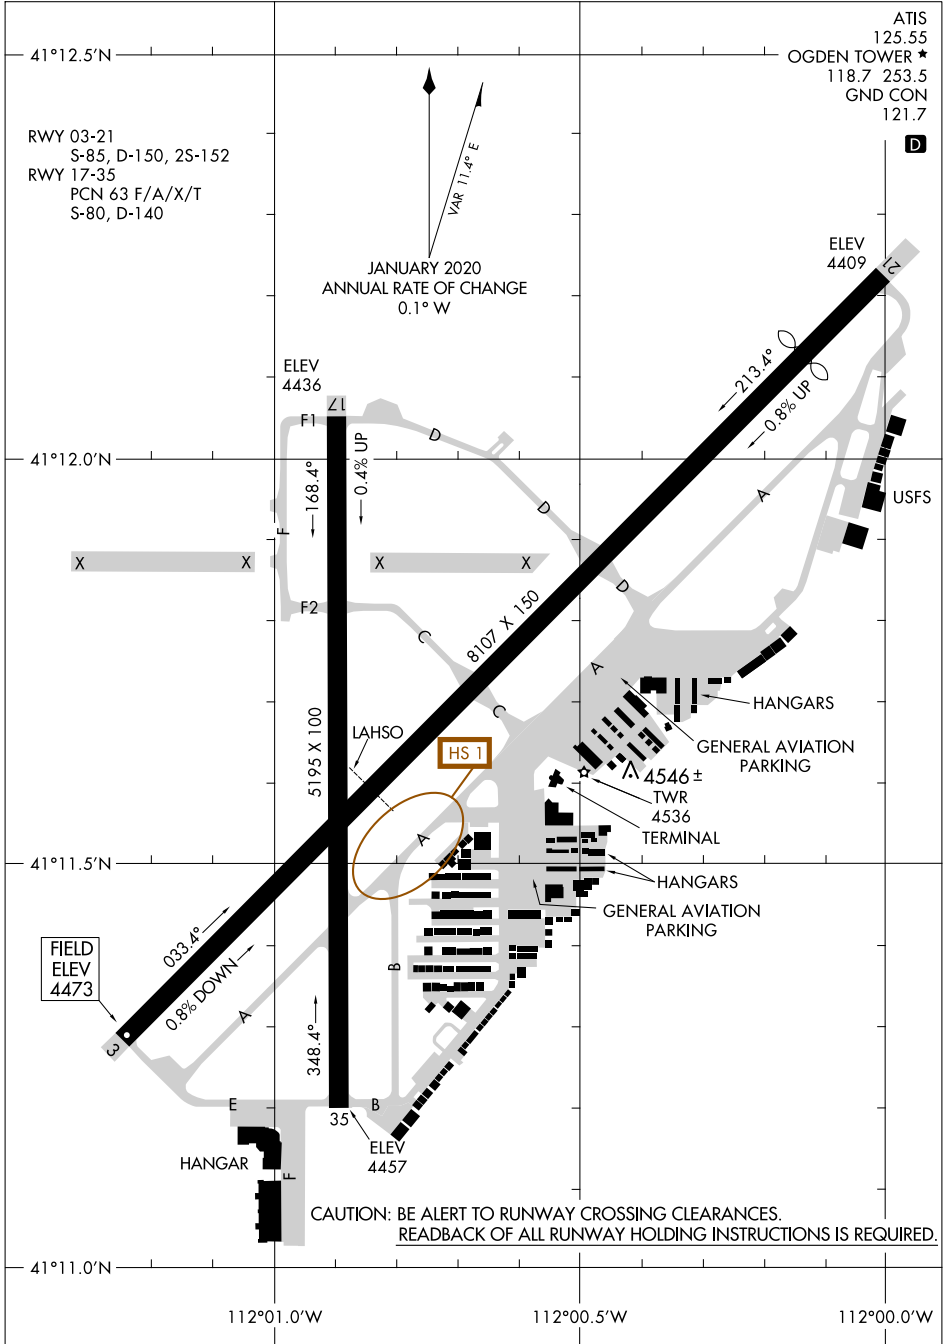

23110
AIRPORT DIAGRAM

AL-297 (FAA)

OGDEN-HINCKLEY (OGD)
OGDEN, UTAH

SW-4, 13 JUN 2024 to 11 JUL 2024

SW-4, 13 JUN 2024 to 11 JUL 2024

CAUTION: BE ALERT TO RUNWAY CROSSING CLEARANCES.
READBACK OF ALL RUNWAY HOLDING INSTRUCTIONS IS REQUIRED.

AIRPORT DIAGRAM
23110

OGDEN, UTAH
OGDEN-HINCKLEY (OGD)