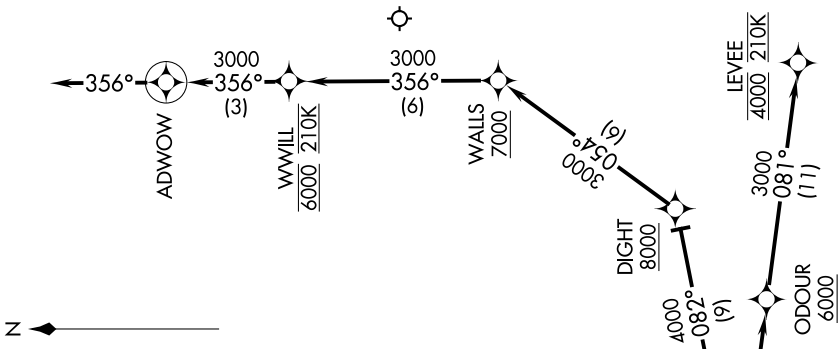

GHOST THREE ARRIVAL (RNAV)

SC-1, 13 JUN 2024 to 11 JUL 2024

OKC-D-ATIS
125.85
OKC CITY APP CON
124.6 266.8

NOTE: RADAR required.
NOTE: RNAV 1.
NOTE: DME/DME/IRU or GPS required.

ARRIVAL ROUTE DESCRIPTION

BROMA TRANSITION (BROMA.GHOST3)
RUSTS TRANSITION (RUSTS.GHOST3)

From GHOST on track 083° to CCASH.

LANDING RWYS 17L/R: From CCASH on track 082° to cross DIGHT at or above 8000, then on track 054° to cross WALLS at or above 7000, then on track 356° to cross WWILL at 6000 and at 210K, then on track 356° to ADWOW, then on track 356°. Expect RADAR vectors to final approach course.

LANDING RWYS 35L/R: From CCASH on track 081° to cross ODOUR at or above 6000, then on track 081° to cross LEVEE at 4000 and at 210K. Expect RNAV (RNP) approach.

NOTE: Chart not to scale.

SC-1, 13 JUN 2024 to 11 JUL 2024