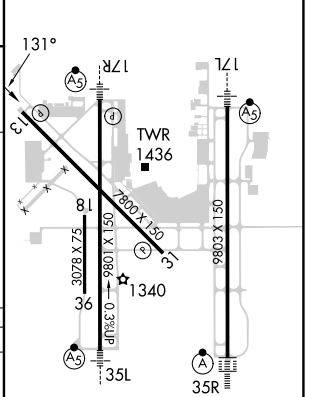

WAAS CH 45625 W13A	APP CRS 131°	Rwy Idg TDZE Apt Elev	7800 1279 1296
--	------------------------	-----------------------------	---

RNAV (GPS) RWY 13
WILL ROGERS WORLD (OKC)

RNP APCH-GPS.		MISSED APPROACH: Climb to 1700 then climbing right turn to 3000 direct JESKE and hold.		
D-ATIS 125.85	OKE CITY APP CON 124.6 266.8	ROGERS TOWER 119.35 269.45	GND CON 121.9 348.6	CLNC DEL 124.35

ELEV 1296	D	TDZE 1279
-----------	----------	-----------

CATEGORY	A	B	C	D
LP MDA	1640-1		361 (400-1)	
LNAV MDA	1700-1	421 (500-1)	1700-1¼	421 (500-1¼)
C CIRCLING	1740-1 444 (500-1)	1760-1 464 (500-1)	1960-1¾ 664 (700-1¾)	2000-2¼ 704 (800-2¼)