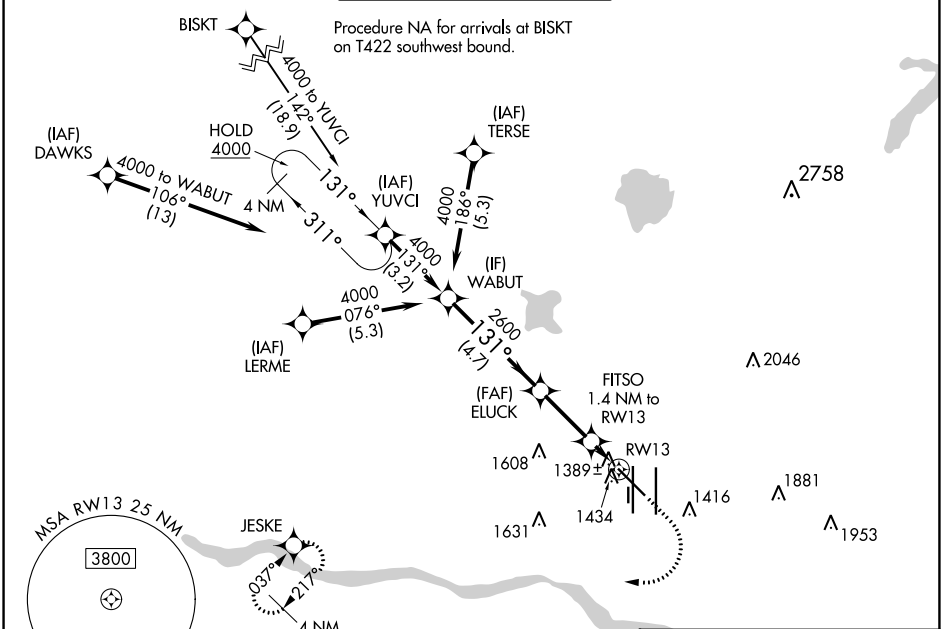

WAAS CH 45625 W13A	APP CRS 131°	Rwy Idg TDZE Apt Elev	7800 1279 1296
--	------------------------	-----------------------------	---

RNAV (GPS) RWY 13
WILL ROGERS WORLD (OKC)

RNP APCH-GPS.		MISSED APPROACH: Climb to 1700 then climbing right turn to 3000 direct JESKE and hold.		
D-ATIS 125.85	OKE CITY APP CON 124.6 266.8	ROGERS TOWER 119.35 269.45	GND CON 121.9 348.6	CLNC DEL 124.35

ELEV 1296	D	TDZE 1279
-----------	----------	-----------

CATEGORY	A	B	C	D
LP MDA	1640-1		361 (400-1)	
LNAV MDA	1700-1	421 (500-1)	1700-1¼	421 (500-1¼)
C CIRCLING	1740-1 444 (500-1)	1760-1 464 (500-1)	1960-1¾ 664 (700-1¾)	2000-2¼ 704 (800-2¼)

SC-1, 13 JUN 2024 to 11 JUL 2024

SC-1, 13 JUN 2024 to 11 JUL 2024