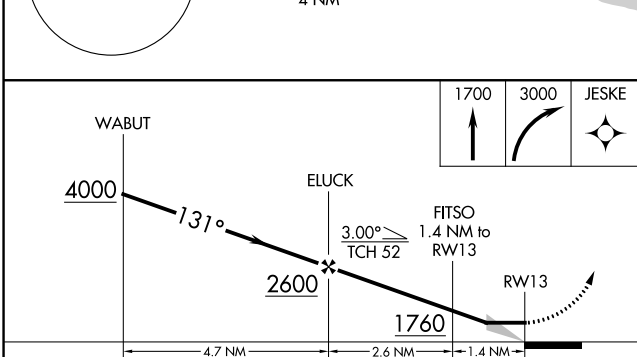

WAAS CH 45625 W13A	APP CRS 131°	Rwy Idg TDZE Apt Elev	7800 1279 1296
--	------------------------	-----------------------------	---

RNAV (GPS) RWY 13
WILL ROGERS WORLD (OKC)

RNP APCH-GPS.		MISSED APPROACH: Climb to 1700 then climbing right turn to 3000 direct JESKE and hold.		
D-ATIS 125.85	OKE CITY APP CON 124.6 266.8	ROGERS TOWER 119.35 269.45	GND CON 121.9 348.6	CLNC DEL 124.35

ELEV 1296	D	TDZE 1279
-----------	----------	-----------

CATEGORY	A	B	C	D
LP MDA	1640-1		361 (400-1)	
LNAV MDA	1700-1	421 (500-1)	1700-1¼	421 (500-1¼)
C CIRCLING	1740-1 444 (500-1)	1760-1 464 (500-1)	1960-1¾ 664 (700-1¾)	2000-2¼ 704 (800-2¼)