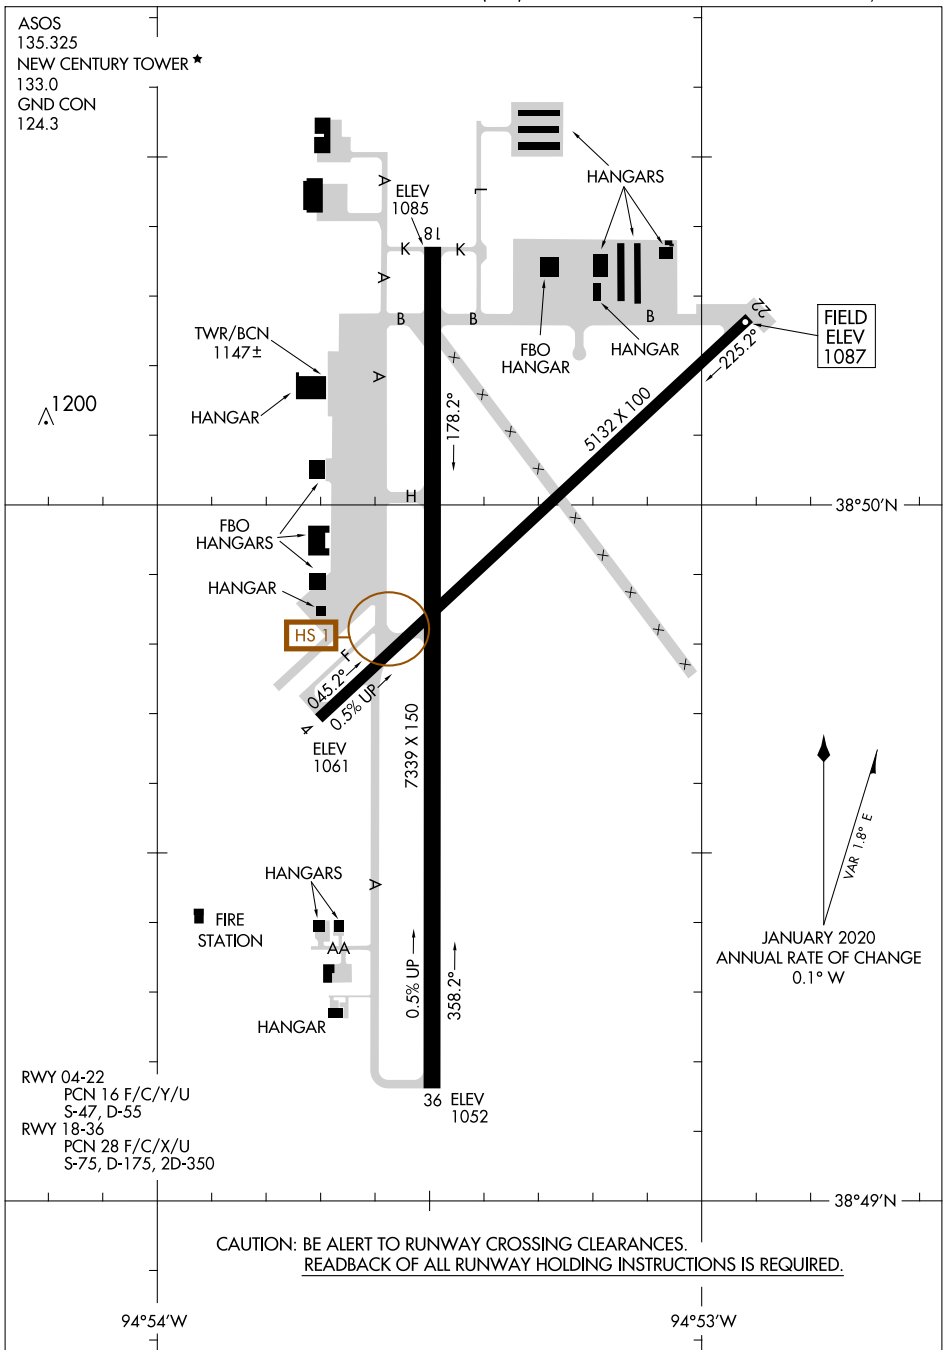

20086

AIRPORT DIAGRAM

NEW CENTURY AIRCENTER (IXD)

AL-302 (FAA)

OLATHE, KANSAS

NC-2, 13 JUN 2024 to 11 JUL 2024

AIRPORT DIAGRAM

20086

NEW CENTURY AIRCENTER (IXD)

OLATHE, KANSAS