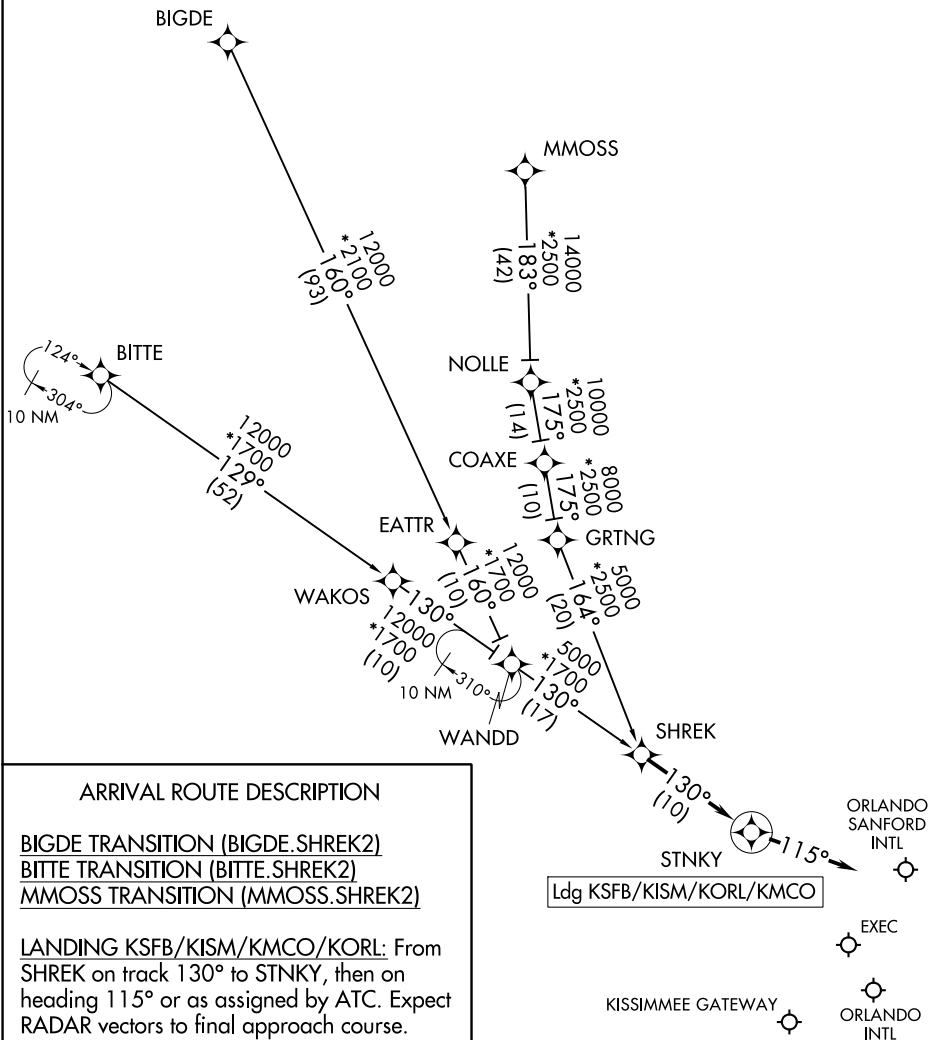

# SHREK TWO ARRIVAL (RNAV)

ORLANDO, FLORIDA

RNAV 1 - DME/DME/IRU or GPS.

RADAR required.

ORLANDO APP CON 134.05 339.8  
 JACKSONVILLE APP CON 128.675 263.05  
 ISM ATIS 128.775  
 ORL ATIS 127.25  
 SFB ATIS 125.975  
 MCO D-ATIS ARR 121.25

NOTE: Jets landing ISM and ORL, ATC assigned only.  
 NOTE: Turboprops and props only landing MCO.  
 NOTE: Landing all airports, expect RADAR vectors after STINKY.

SE-3, 13 JUN 2024 to 11 JUL 2024

SE-3, 13 JUN 2024 to 11 JUL 2024

# SHREK TWO ARRIVAL (RNAV)

ORLANDO, FLORIDA