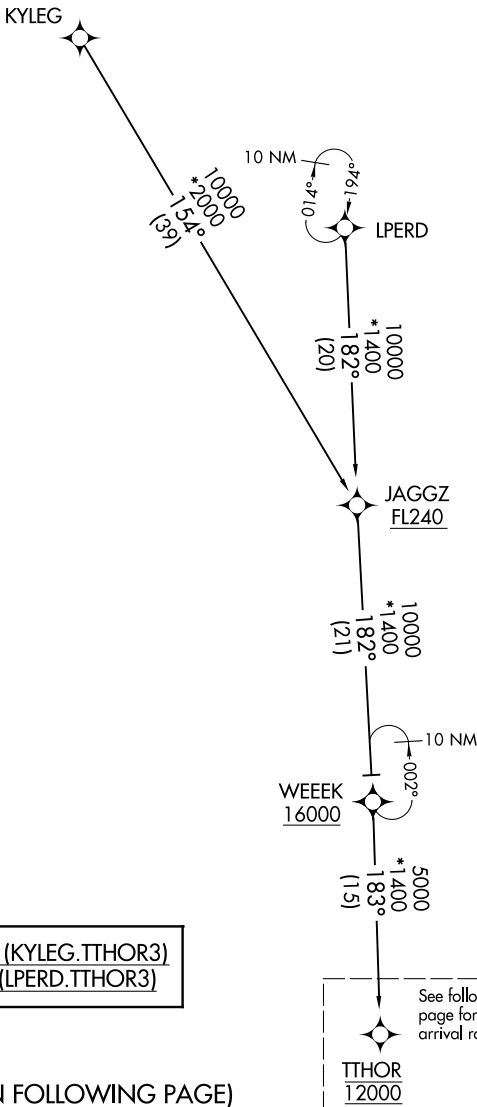

# TTHOR THREE ARRIVAL (RNAV) Transition Routes

ORLANDO, FLORIDA

ORLANDO APP CON  
 119.775 351.9  
 DAYTONA APP CON  
 118.85 353.825  
 DAB ATIS  
 132.875  
 EVB ATIS  
 124.625  
 LEE ATIS  
 134.325  
 ORL ATIS  
 127.25  
 OMN ATIS  
 118.475  
 SFB ATIS  
 125.975

RNAV 1 - DME/DME/IRU or GPS.  
 RADAR required.

NOTE: Jet and turboprop aircraft only.

KYLEG TRANSITION (KYLEG.TTHOR3)  
 LPERD TRANSITION (LPERD.TTHOR3)

(CONTINUED ON FOLLOWING PAGE)

NOTE: Chart not to scale.

SE-3, 13 JUN 2024 to 11 JUL 2024

SE-3, 13 JUN 2024 to 11 JUL 2024