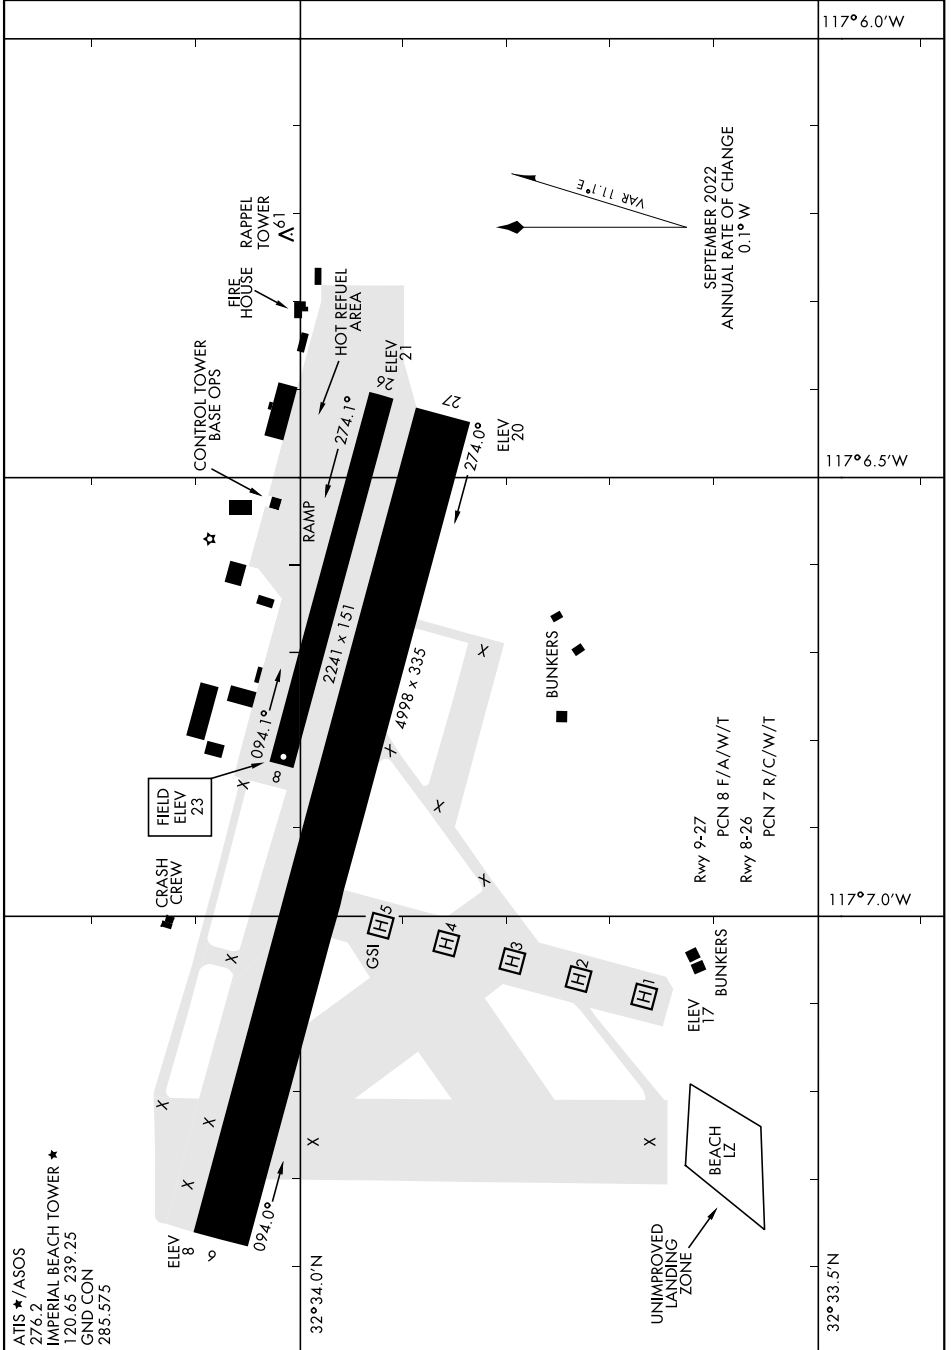

AIRPORT DIAGRAM

AL-307 [USN]

IMPERIAL BEACH NOLF (REAM FIELD) (KNRS)

IMPERIAL BEACH, CALIFORNIA

SW-3, 13 JUN 2024 to 11 JUL 2024

SW-3, 13 JUN 2024 to 11 JUL 2024

AIRPORT DIAGRAM

IMPERIAL BEACH, CALIFORNIA
IMPERIAL BEACH NOLF (REAM FIELD) (KNRS)