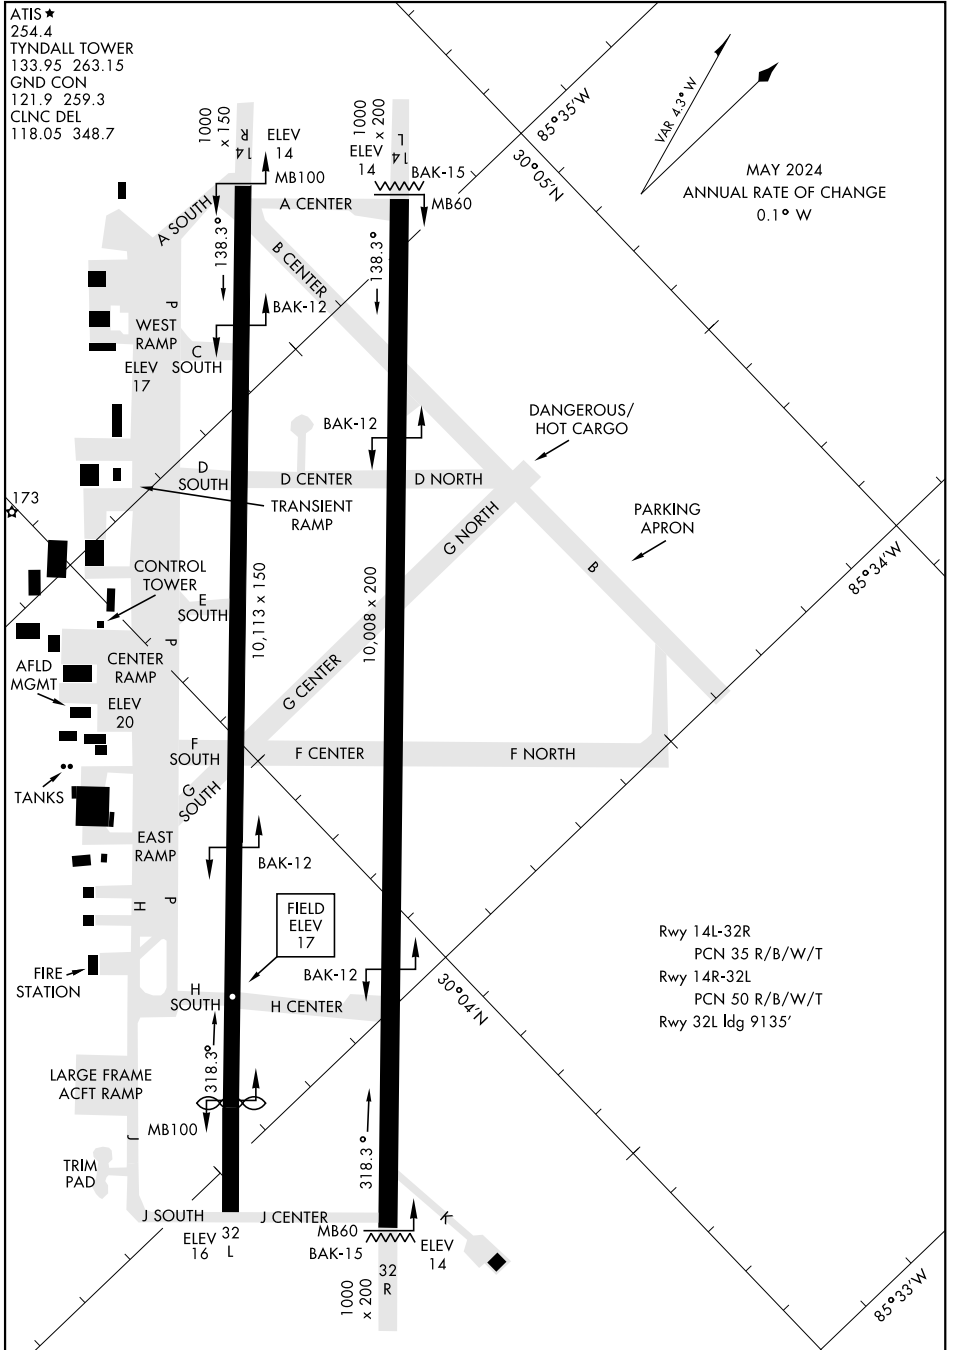

AIRPORT DIAGRAM

[USAF]

TYNDALL AFB (KPAM)

PANAMA CITY, FLORIDA

ATIS ★
 254.4
 TYNDALL TOWER
 133.95 263.15
 GND CON
 121.9 259.3
 CLNC DEL
 118.05 348.7

MAY 2024
 ANNUAL RATE OF CHANGE
 0.1° W

SE-3, 13 JUN 2024 to 11 JUL 2024

SE-3, 13 JUN 2024 to 11 JUL 2024

AIRPORT DIAGRAM

PANAMA CITY, FLORIDA

TYNDALL AFB (KPAM)