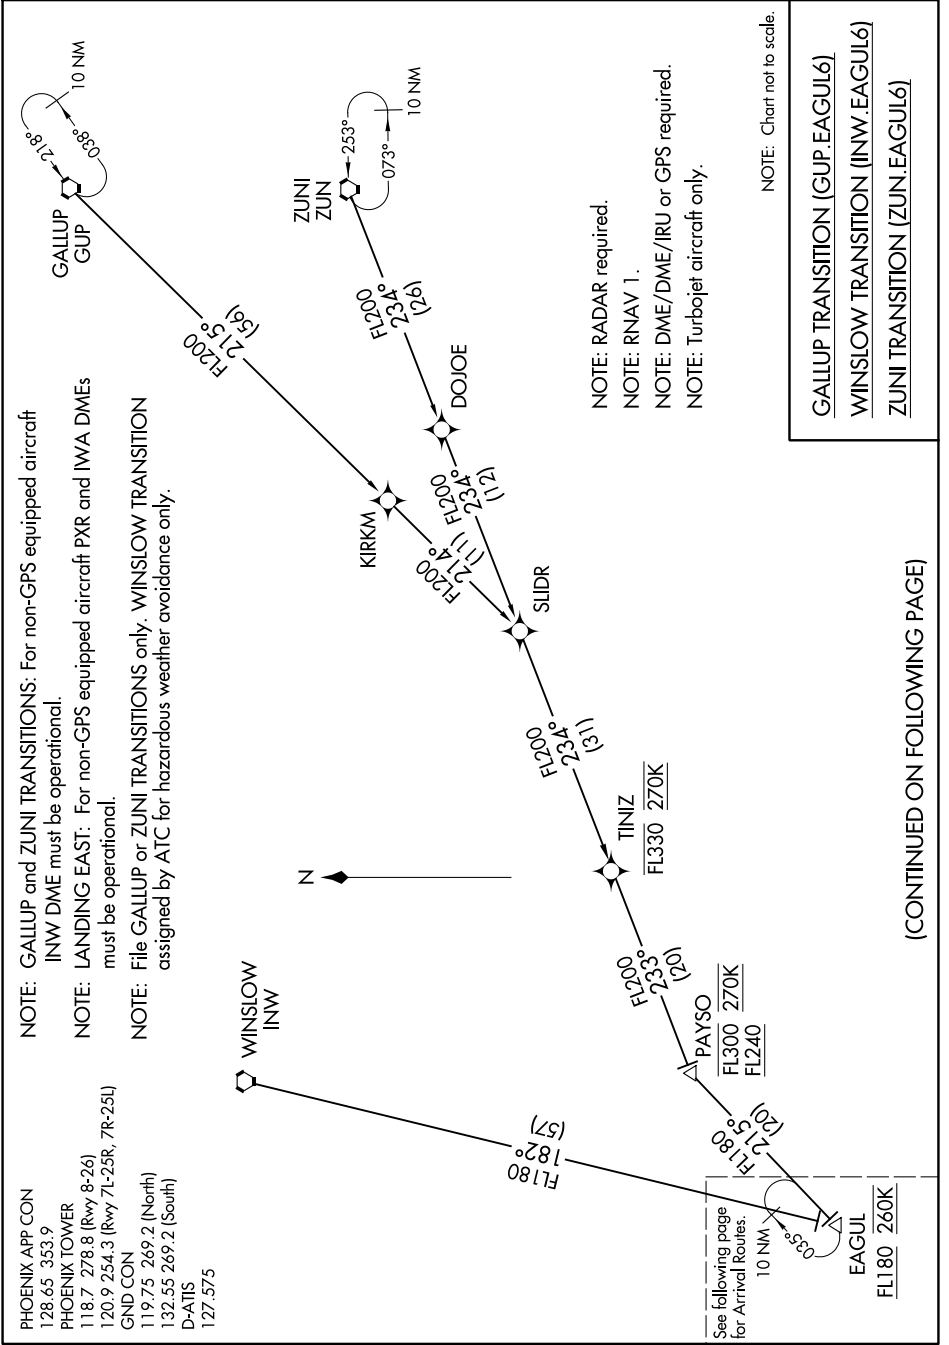

EAGUL SIX ARRIVAL (RNAV) Transition Routes

SW-4, 13 JUN 2024 to 11 JUL 2024

EAGUL SIX ARRIVAL (RNAV) Transition Routes

SW-4, 13 JUN 2024 to 11 JUL 2024