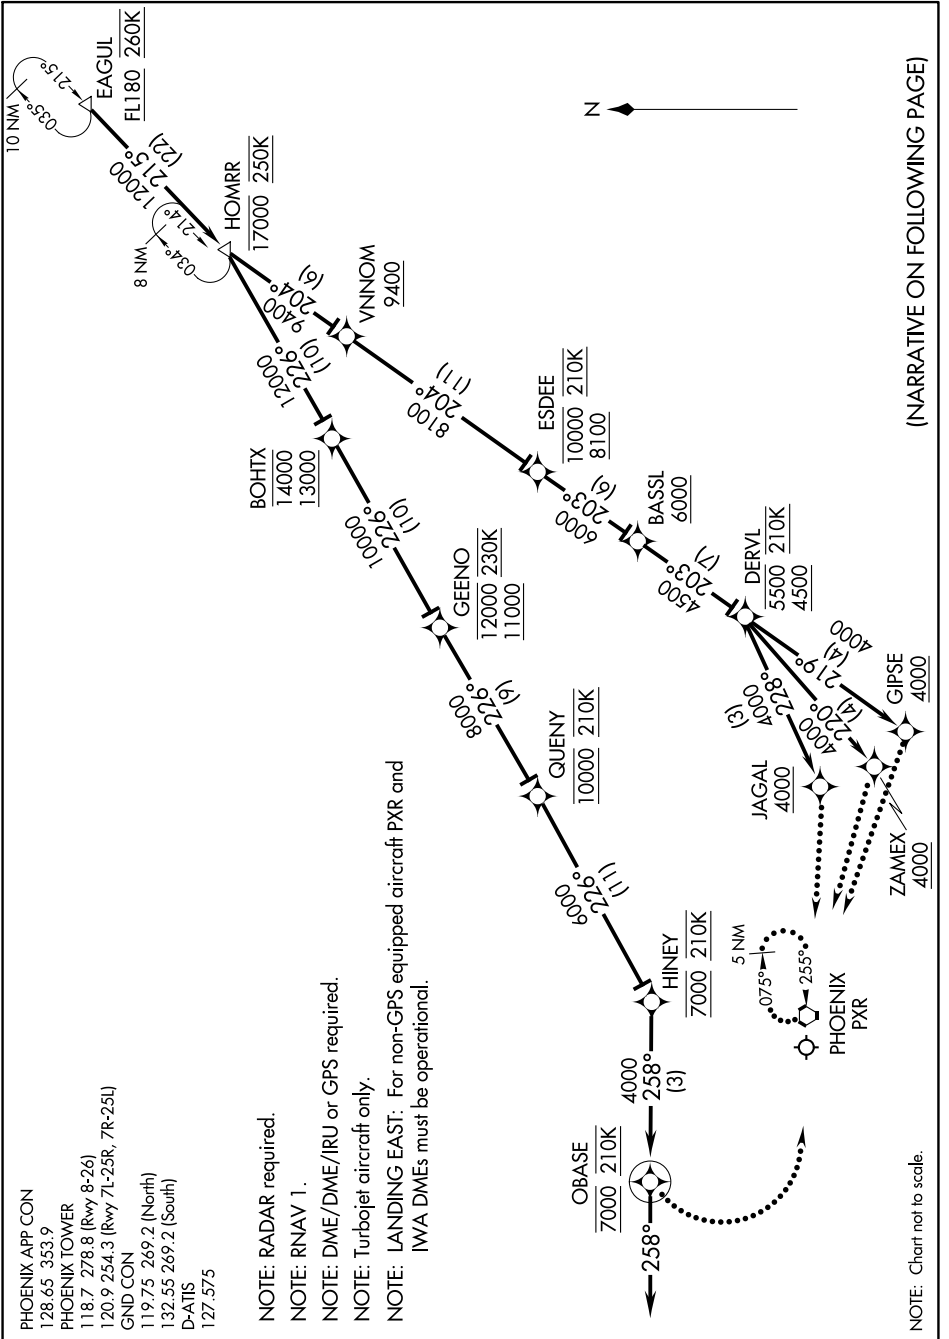

EAGUL SIX ARRIVAL (RNAV) Arrival Routes

SW-4, 13 JUN 2024 to 11 JUL 2024

(NARRATIVE ON FOLLOWING PAGE)

SW-4, 13 JUN 2024 to 11 JUL 2024