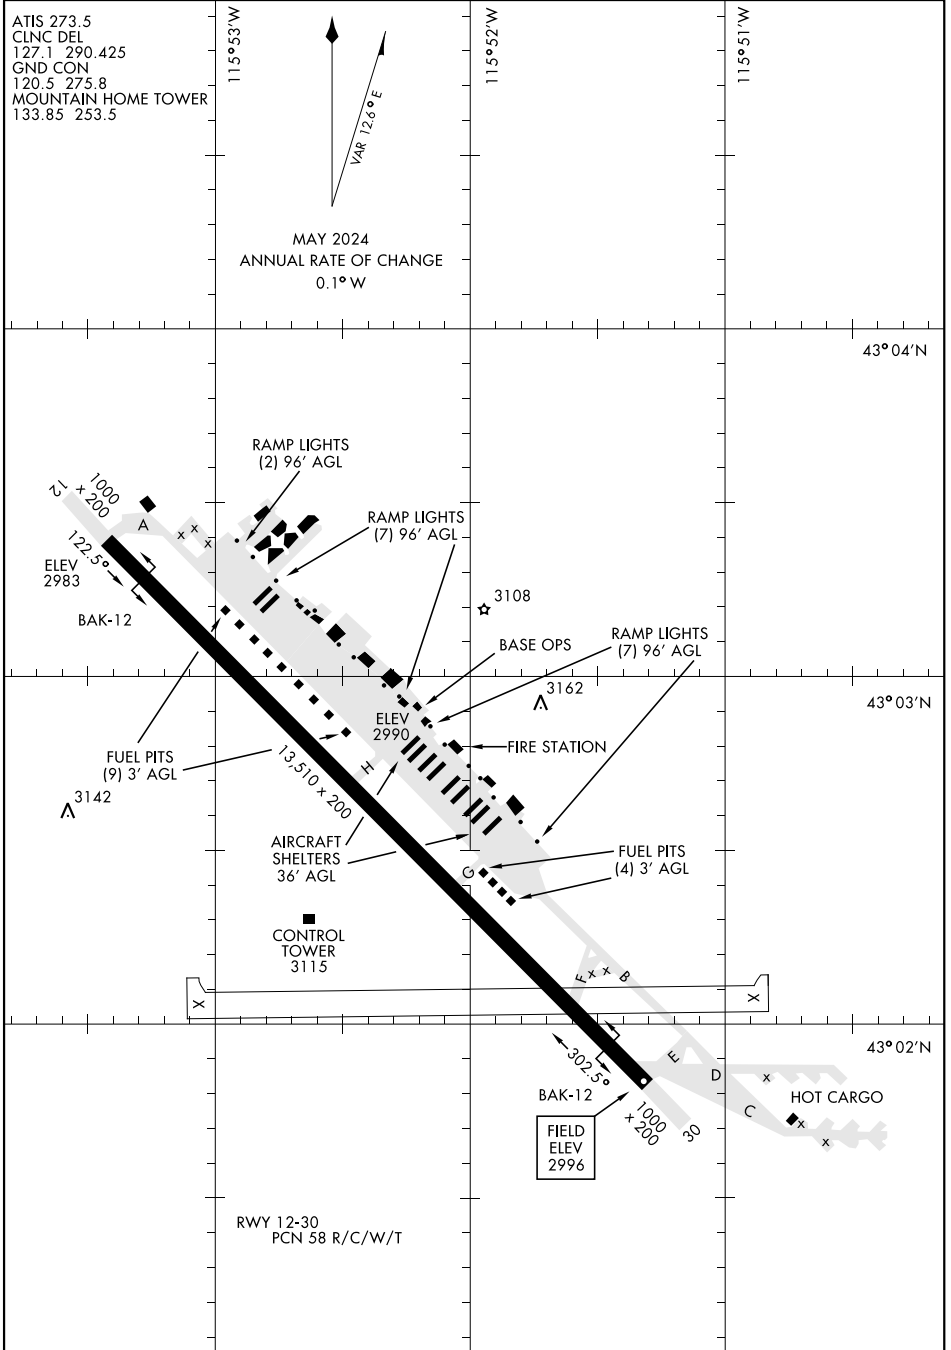

AIRPORT DIAGRAM

[USAF]

MOUNTAIN HOME AFB (KMUO)

MOUNTAIN HOME, IDAHO

ATIS 273.5
 CLNC DEL 127.1 290.425
 GND CON 120.5 275.8
 MOUNTAIN HOME TOWER 133.85 253.5

115°53'W

115°52'W

115°51'W

MAY 2024
 ANNUAL RATE OF CHANGE
 0.1° W

43°04'N

43°03'N

43°02'N

NW-1, 13 JUN 2024 to 11 JUL 2024

NW-1, 13 JUN 2024 to 11 JUL 2024

AIRPORT DIAGRAM

MOUNTAIN HOME, IDAHO
MOUNTAIN HOME AFB (KMUO)