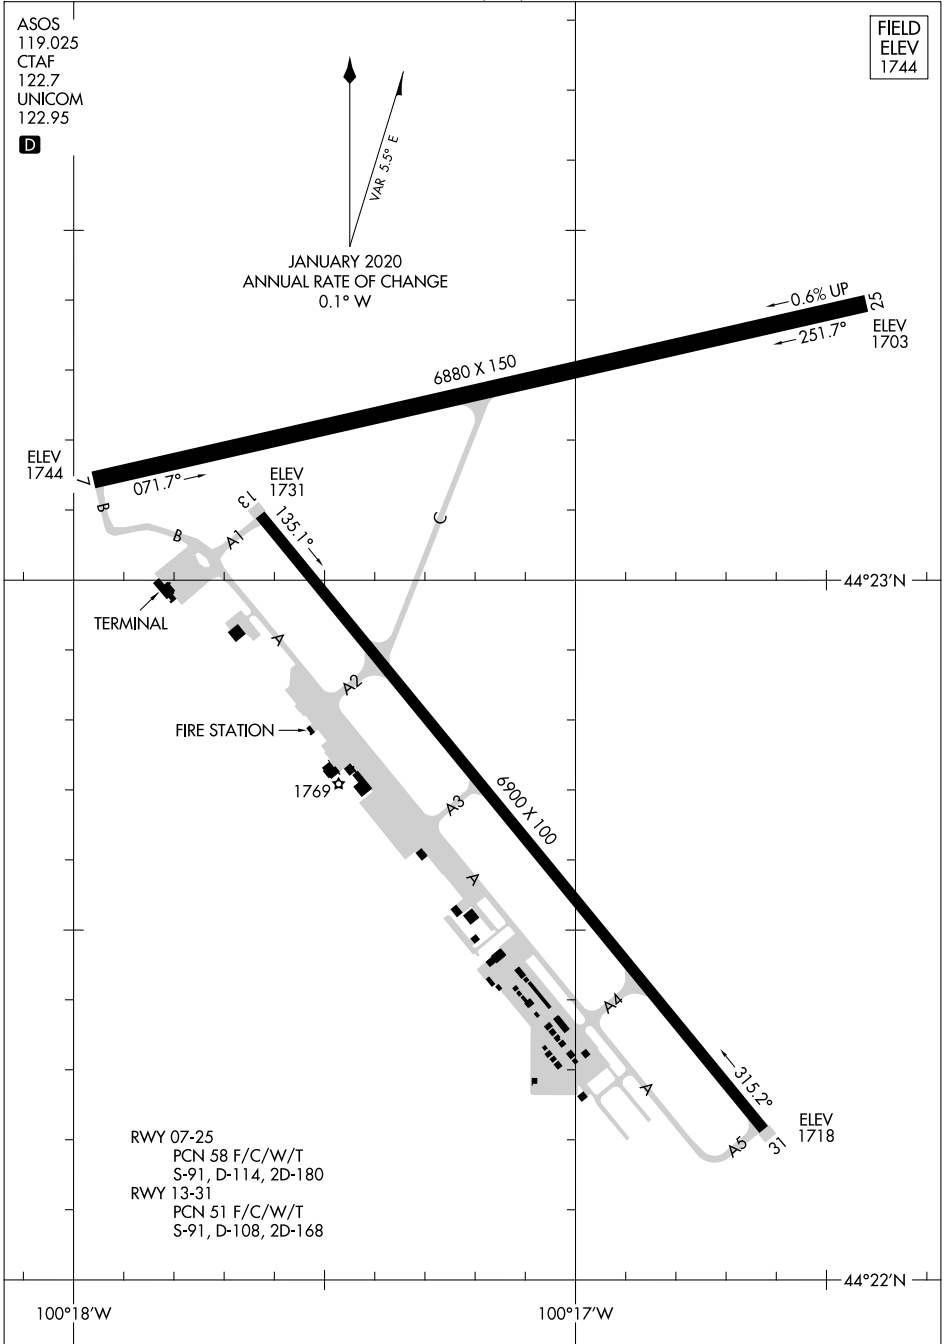

20366

# AIRPORT DIAGRAM

PIERRE RGNL (PIR)  
PIERRE, SOUTH DAKOTA

AL-324 (FAA)

ASOS  
119.025  
CTAF  
122.7  
UNICOM  
122.95

**D**

FIELD  
ELEV  
1744

↑  
↑  
VAR 3.5° E  
JANUARY 2020  
ANNUAL RATE OF CHANGE  
0.1° W

NC-1, 13 JUN 2024 to 11 JUL 2024

NC-1, 13 JUN 2024 to 11 JUL 2024

RWY 07-25  
PCN 58 F/C/W/T  
S-91, D-114, 2D-180  
RWY 13-31  
PCN 51 F/C/W/T  
S-91, D-108, 2D-168

# AIRPORT DIAGRAM

20366

PIERRE, SOUTH DAKOTA  
PIERRE RGNL (PIR)