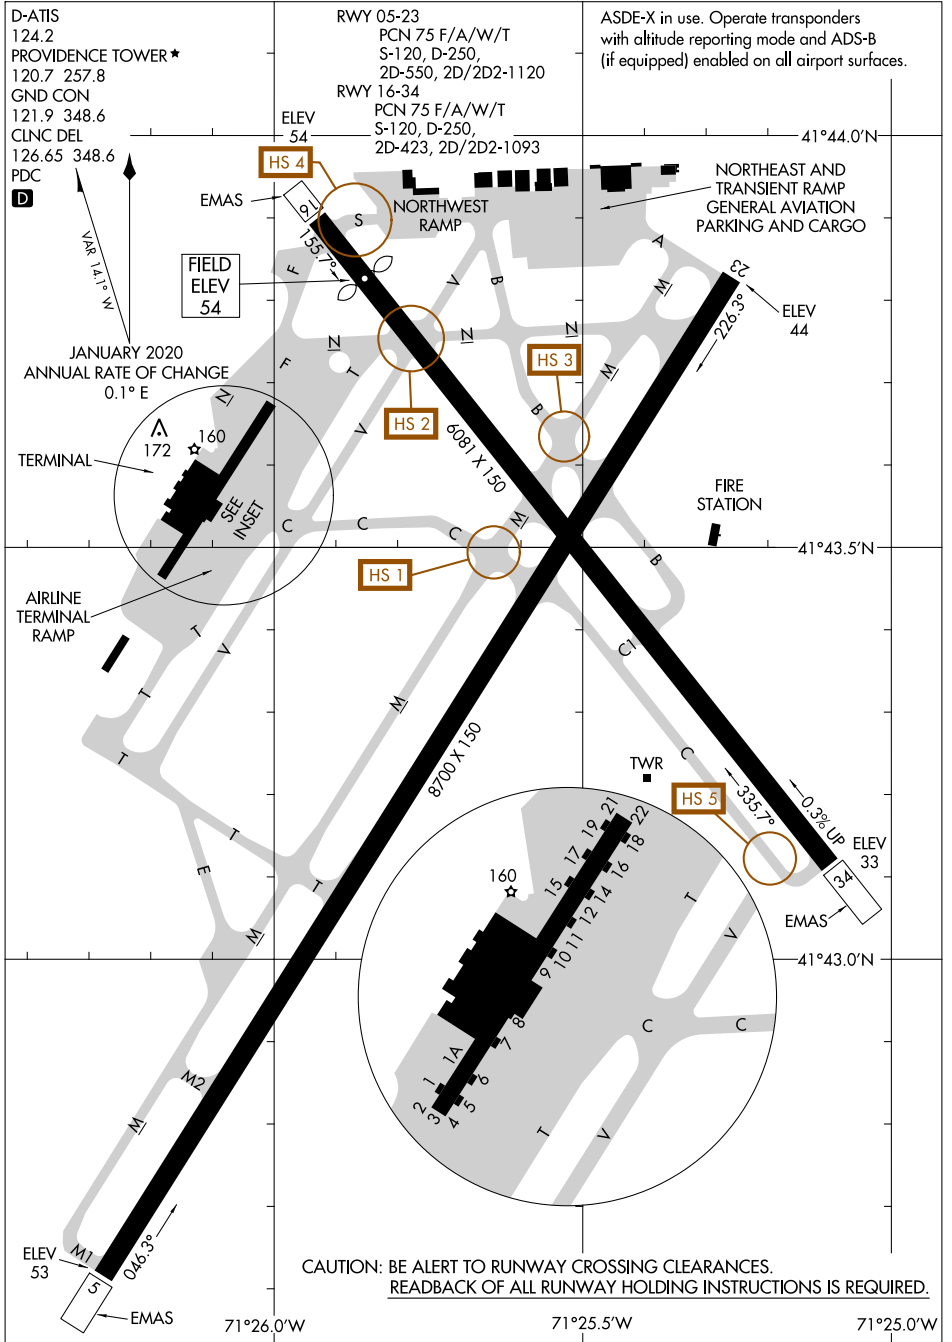

# AIRPORT DIAGRAM

AL-333 (FAA)

# AIRPORT DIAGRAM

PROVIDENCE, RHODE ISLAND