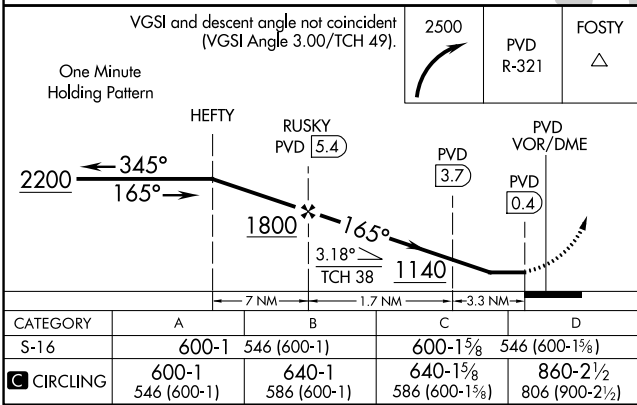

VOR/DME PVD 115.6 Chan 103	APP CRS 165°	Rwy Idg TDZE Apt Elev	5516 54 54
--	------------------------	-----------------------------	---------------------------------------

VOR/DME RWY 16

RHODE ISLAND TF GREEN INTL (PVD)

▼ Rwy 16 helicopter visibility reduction below 3/4 SM NA.
▲ MISSED APPROACH: Climbing right turn to 2500 via PVD R-321 to FOSTY INT and hold.

D-ATIS 124.2	PROVIDENCE APP CON * 123.675 244.875	PROVIDENCE TOWER * 120.7 (CTAF) 257.8	GND CON 121.9 348.6	CLNC DEL 126.65 348.6
------------------------	--	--	-------------------------------	---------------------------------