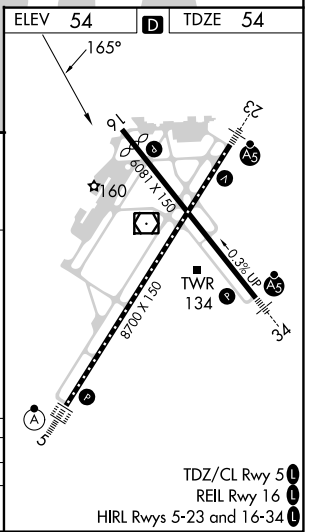

VOR/DME PVD 115.6 Chan 103	APP CRS 165°	Rwy Idg TDZE Apt Elev	5516 54 54
--	------------------------	-----------------------------	---------------------------------------

VOR/DME RWY 16

RHODE ISLAND TF GREEN INTL (PVD)

▼ Rwy 16 helicopter visibility reduction below 3/4 SM NA.
▲ MISSED APPROACH: Climbing right turn to 2500 via PVD R-321 to FOSTY INT and hold.

D-ATIS 124.2	PROVIDENCE APP CON * 123.675 244.875	PROVIDENCE TOWER * 120.7 (CTAF) 257.8	GND CON 121.9 348.6	CLNC DEL 126.65 348.6
------------------------	--	--	-------------------------------	---------------------------------