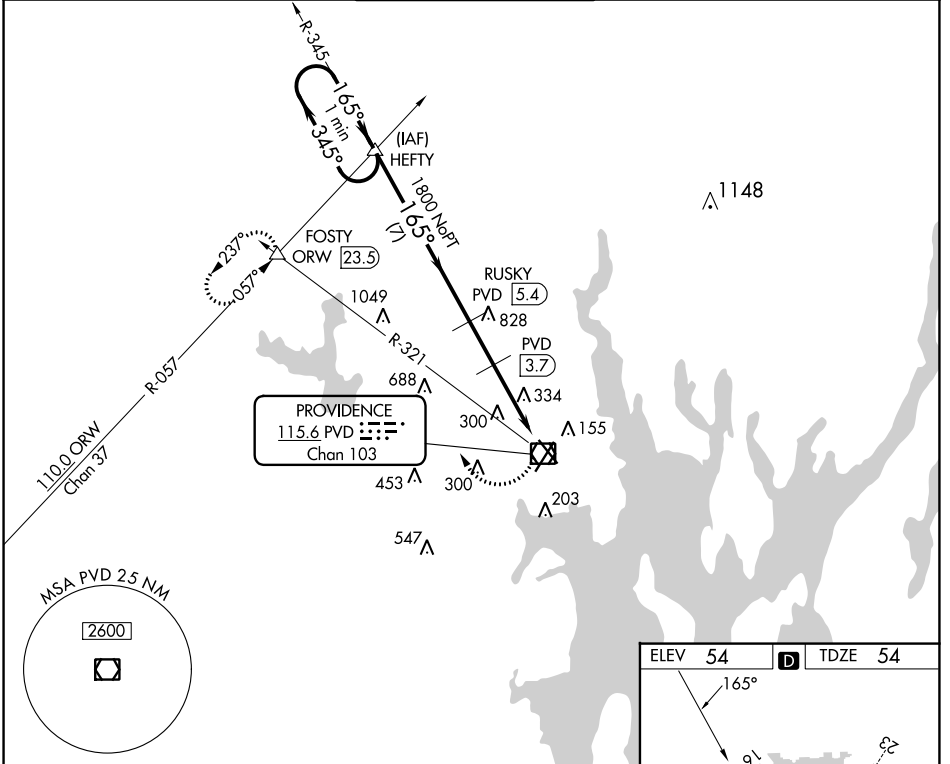

VOR/DME PVD 115.6 Chan 103	APP CRS 165°	Rwy Idg TDZE Apt Elev	5516 54 54
--	------------------------	-----------------------------	---------------------------------------

VOR/DME RWY 16

RHODE ISLAND TF GREEN INTL (PVD)

▼ Rwy 16 helicopter visibility reduction below 3/4 SM NA.
▲ MISSED APPROACH: Climbing right turn to 2500 via PVD R-321 to FOSTY INT and hold.

D-ATIS 124.2	PROVIDENCE APP CON * 123.675 244.875	PROVIDENCE TOWER * 120.7 (CTAF) 257.8	GND CON 121.9 348.6	CLNC DEL 126.65 348.6
------------------------	--	--	-------------------------------	---------------------------------

NE-1, 13 JUN 2024 to 11 JUL 2024

NE-1, 13 JUN 2024 to 11 JUL 2024