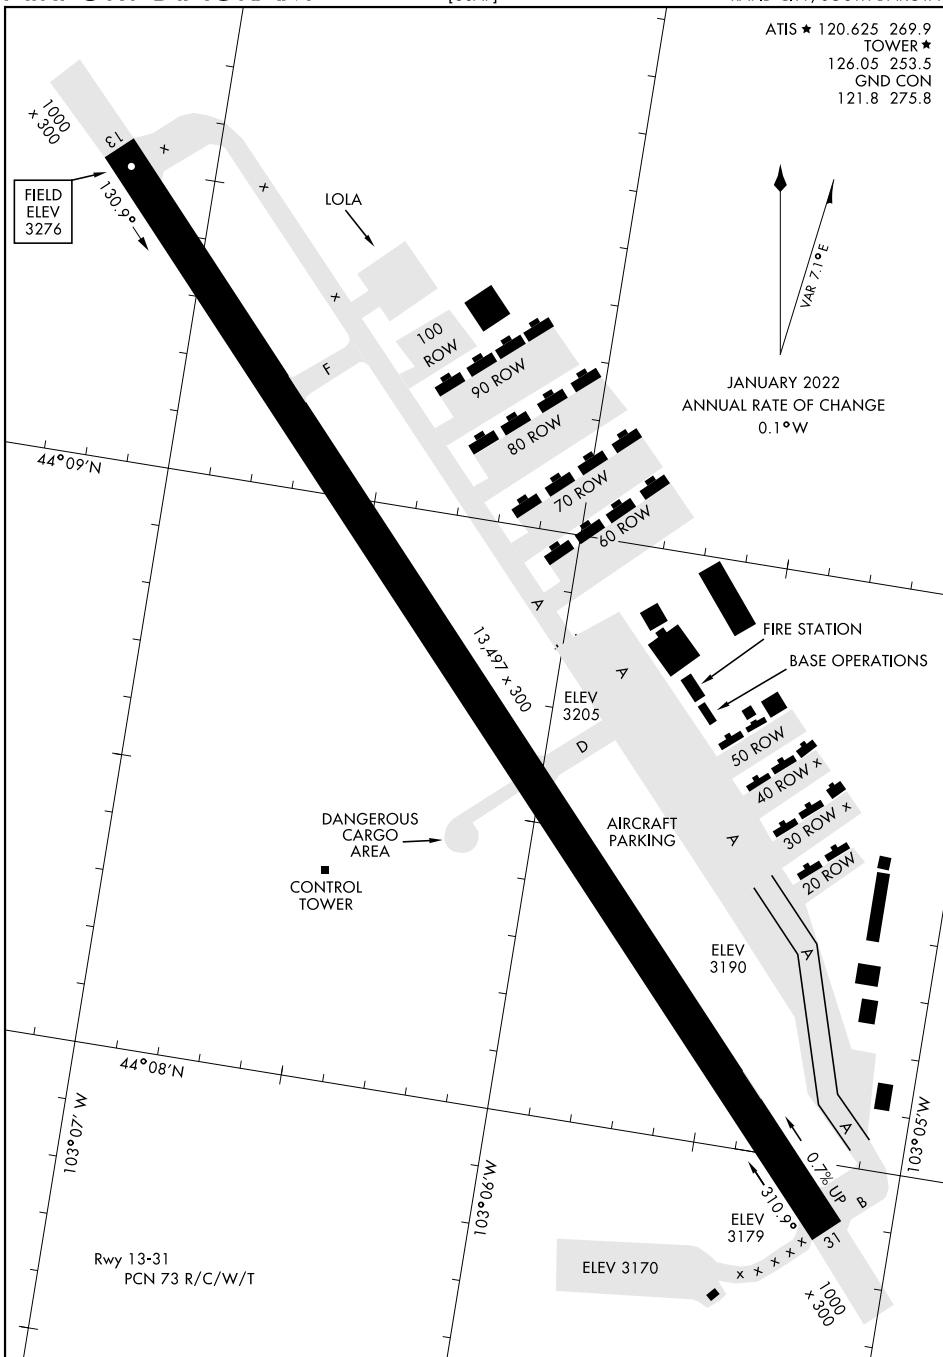

AIRPORT DIAGRAM

[USAF]

ELLSWORTH AFB (KRCA)

RAPID CITY, SOUTH DAKOTA

ATIS ★ 120.625 269.9
 TOWER ★
 126.05 253.5
 GND CON
 121.8 275.8

JANUARY 2022
 ANNUAL RATE OF CHANGE
 0.1°W

NC-1, 13 JUN 2024 to 11 JUL 2024

NC-1, 13 JUN 2024 to 11 JUL 2024

AIRPORT DIAGRAM

RAPID CITY, SOUTH DAKOTA
ELLSWORTH AFB (KRCA)