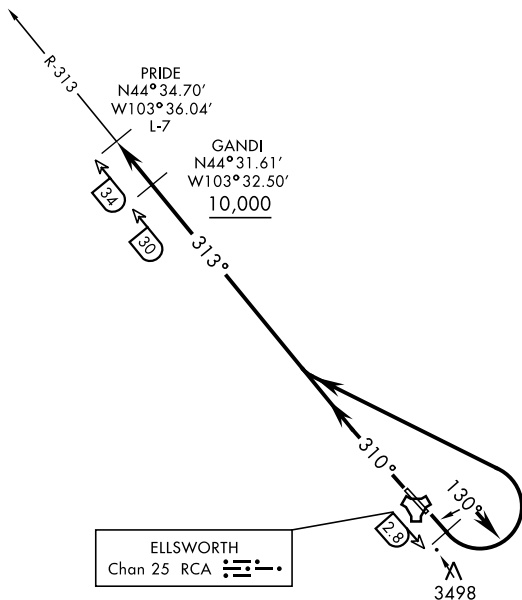

ELLSWORTH-THREE DEPARTURE (RCA3•RCA)

ELLSWORTH AFB (KRCA)

RAPID CITY, SOUTH DAKOTA

ATIS ★ 120.625 269.9
 GND CON
 121.8 275.8
 ELLSWORTH TOWER ★
 126.05 253.5
 ELLSWORTH DEP CON
 119.5 289.4
 DENVER CENTER
 127.95 338.2
 ELLSWORTH APP CON
 119.5 259.1

SHL-343 [USAF]

Rwy	Knots	60	120	180	240	300	360
13	V/V(fpm)	221	442	663	884	1105	1326
31	V/V(fpm)	236	472	708	944	1180	1416

ATC Climb Rate to 10,000

CAUTION:
 Traffic transiting
 IR-492 between
 10,000 and 16,000.

NC-1, 13 JUN 2024 to 11 JUL 2024

NC-1, 13 JUN 2024 to 11 JUL 2024

DEPARTURE ROUTE DESCRIPTION

TAKE-OFF RWY 13: Track 130° until RCA TACAN 2.8 DME. Turn left to intercept RCA R-313 outbound to PRIDE. Cross GANDI at or above 10,000.

TAKE-OFF RWY 31: Track 310° to intercept RCA TACAN R-313 outbound to PRIDE. Cross GANDI at or above 10,000.

ELLSWORTH-THREE DEPARTURE (RCA3•RCA)

Orig 15SEP16

RAPID CITY, SOUTH DAKOTA

ELLSWORTH AFB (KRCA)