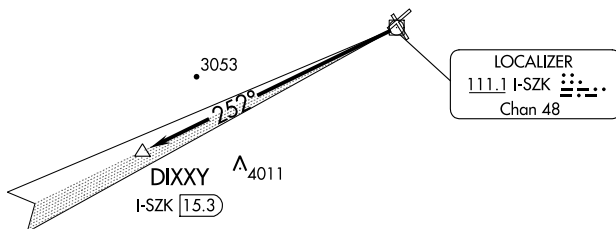

TOP ALTITUDE:
4200

NOTE: RADAR required.

NOTE: DME required.

TAKEOFF MINIMUMS:

Rwys 6, 16, 34: NA - ATC.

Rwy 24: Standard with minimum climb
of 242' per NM to 2800.

NOTE: Chart not to scale.

DEPARTURE ROUTE DESCRIPTION

TAKEOFF RUNWAY 24: Climb on I-SZK LDA Localizer west course to 4200 to DIXXY I-SZK 15.3 DME. Expect RADAR vectors to filed/assigned route.

DIXXY EIGHT DEPARTURE

(DIXXY8.DIXXY) 15AUG19

ROANOKE, VIRGINIA

ROANOKE/BLACKSBURG RGNL (WOODRUM FLD) (R.O.A.)