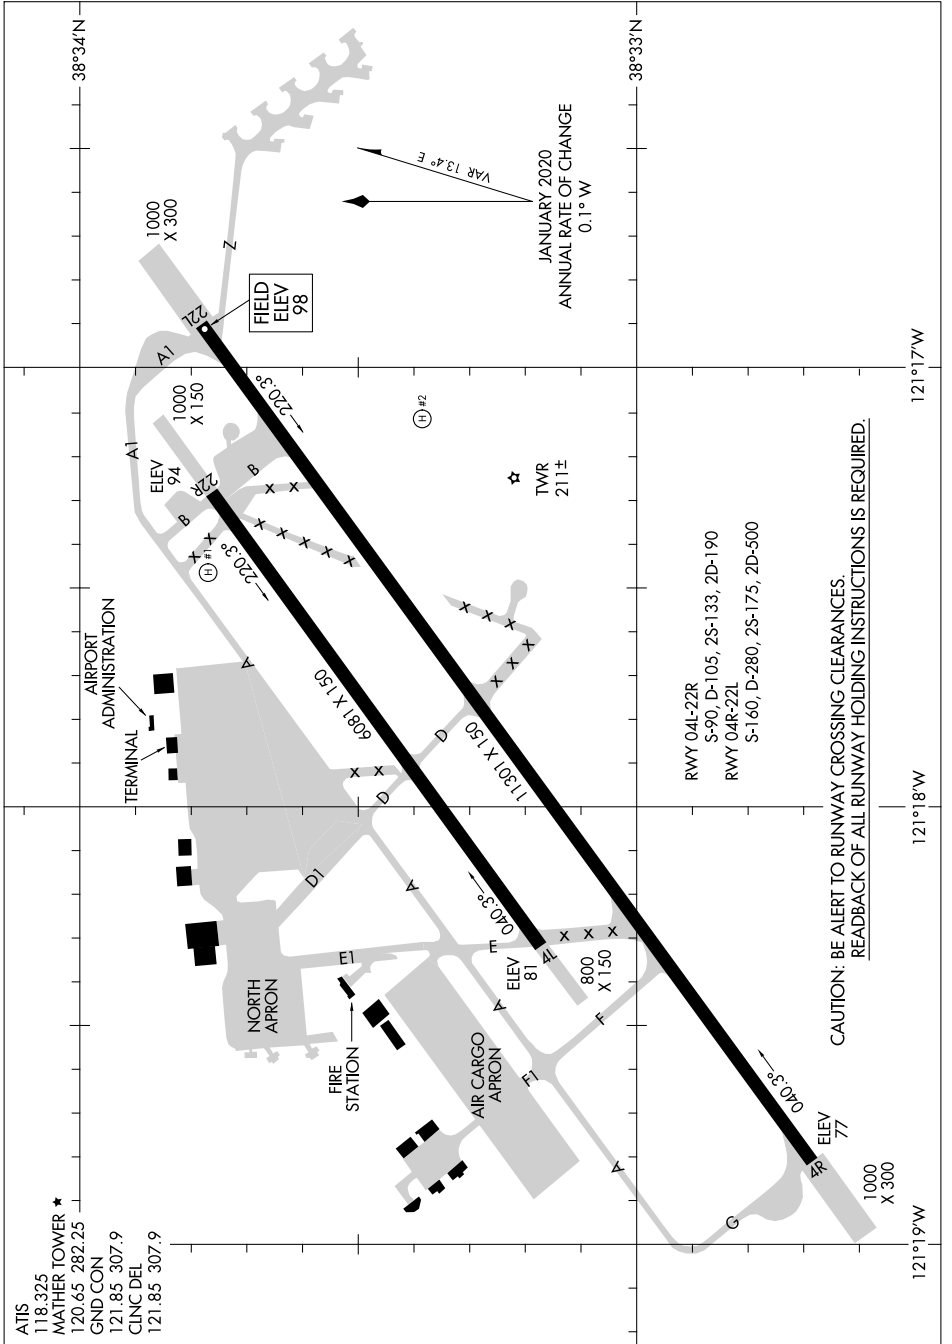

# AIRPORT DIAGRAM

AL-356 (FAA)

SACRAMENTO MATHER (MHR)  
SACRAMENTO, CALIFORNIA

SW-2, 13 JUN 2024 to 11 JUL 2024

ATIS 118.325  
 MATHER TOWER ★ 120.65 282.25  
 GND CON 121.85 307.9  
 CLNC DEL 121.85 307.9

RWY 04L-22R  
 S-90 D-105, 2S-133, 2D-190  
 RWY 04R-22L  
 S-160, D-280, 2S-175, 2D-500

CAUTION: BE ALERT TO RUNWAY CROSSING CLEARANCES.  
 READBACK OF ALL RUNWAY HOLDING INSTRUCTIONS IS REQUIRED.

# AIRPORT DIAGRAM

SACRAMENTO, CALIFORNIA  
SACRAMENTO MATHER (MHR)

SW-2, 13 JUN 2024 to 11 JUL 2024