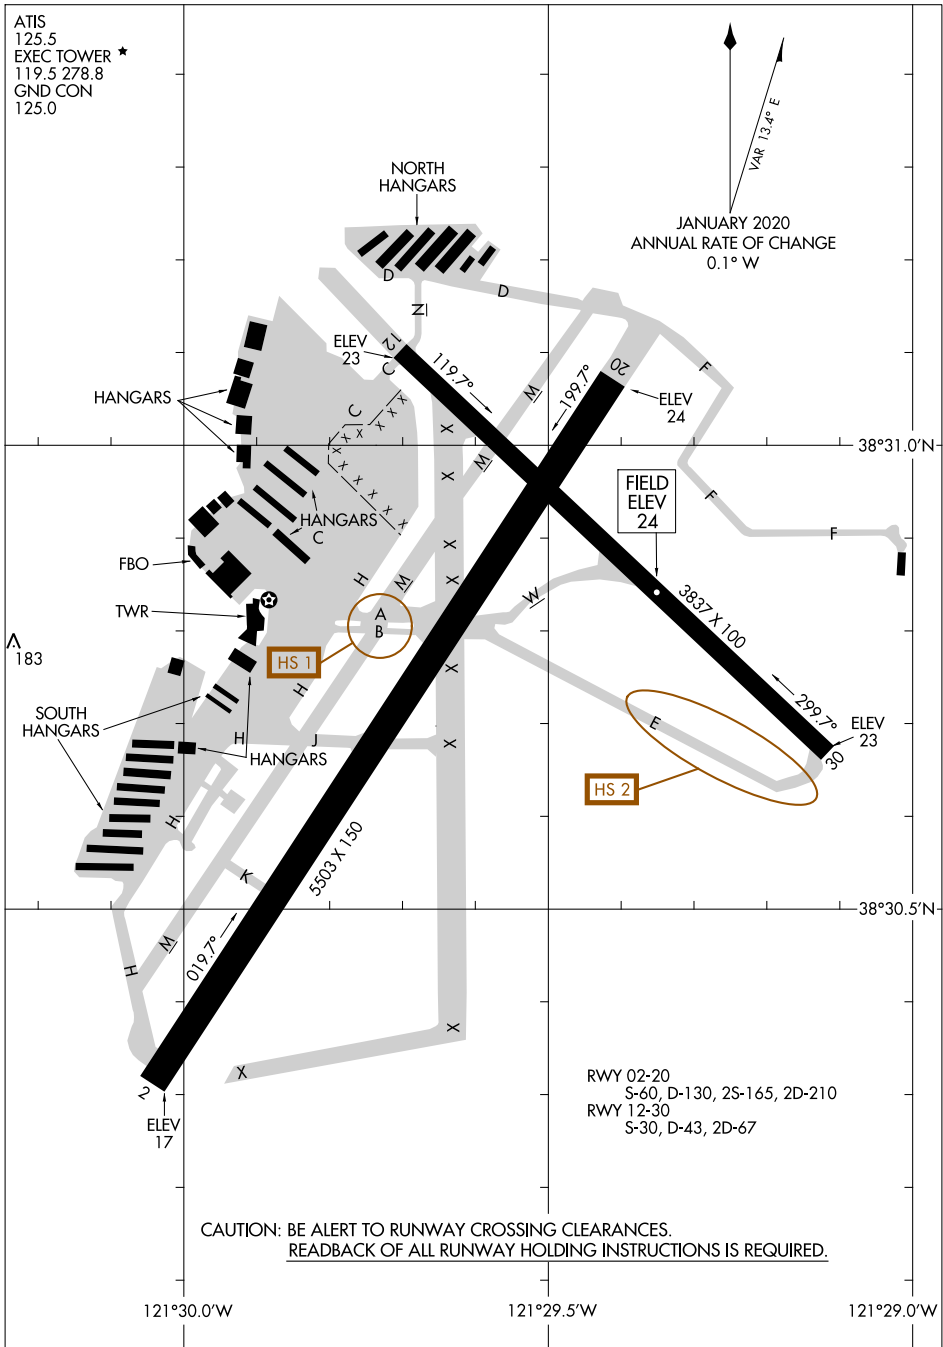

22195

AIRPORT DIAGRAM

AL-358 (FAA)

SACRAMENTO EXEC (SAC)
SACRAMENTO, CALIFORNIA

ATIS
125.5
EXEC TOWER ★
119.5 278.8
GND CON
125.0

VAR 13.4° E
JANUARY 2020
ANNUAL RATE OF CHANGE
0.1° W

SW-2, 13 JUN 2024 to 11 JUL 2024

SW-2, 13 JUN 2024 to 11 JUL 2024

RWY 02-20
S-60, D-130, 2S-165, 2D-210
RWY 12-30
S-30, D-43, 2D-67

CAUTION: BE ALERT TO RUNWAY CROSSING CLEARANCES.
READBACK OF ALL RUNWAY HOLDING INSTRUCTIONS IS REQUIRED.

AIRPORT DIAGRAM

22195

SACRAMENTO, CALIFORNIA
SACRAMENTO EXEC (SAC)