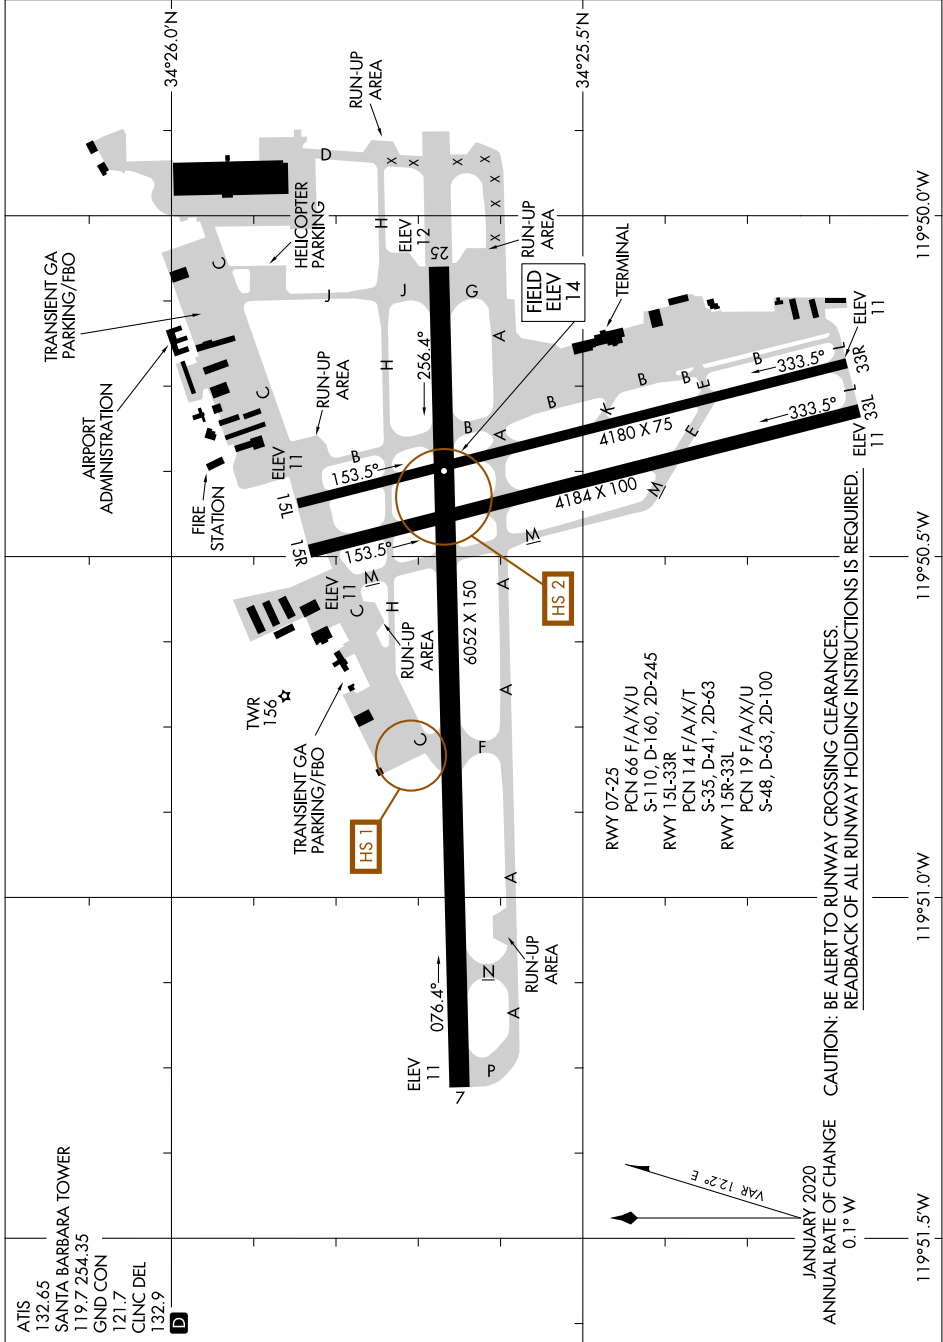

23278

AIRPORT DIAGRAM

AL-378 (FAA)

SANTA BARBARA MUNI (SBA)
SANTA BARBARA, CALIFORNIA

SW-3, 13 JUN 2024 to 11 JUL 2024

SW-3, 13 JUN 2024 to 11 JUL 2024

AIRPORT DIAGRAM

23278

SANTA BARBARA, CALIFORNIA
SANTA BARBARA MUNI (SBA)

JANUARY 2020
ANNUAL RATE OF CHANGE
0.1° W

CAUTION: BE ALERT TO RUNWAY CROSSING CLEARANCES.
READBACK OF ALL RUNWAY HOLDING INSTRUCTIONS IS REQUIRED.

119°51.5'W

119°51.0'W

119°50.5'W

119°50.0'W

34°26.0'N

34°25.5'N